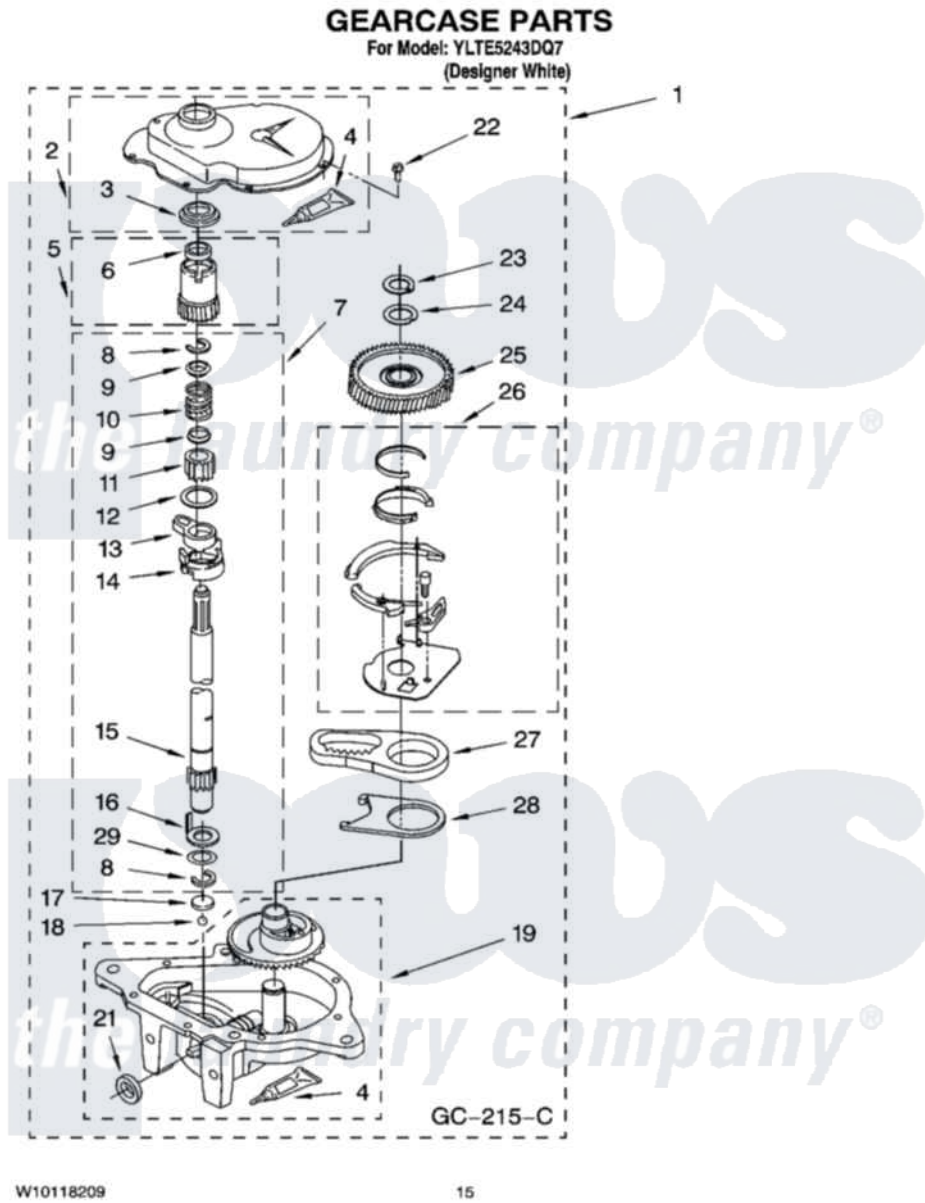

# Whirlpool YLTE5243DQ7 12 - GEARCASE PARTS

Whirlpool Residential Whirlpool YLTE5243DQ7 Washer/Dryer Parts Parts Diagram 12 - GEARCASE PARTS  
Click on the part number to view part

Item	Original Part Number	Replaced By	Status	Part Description
1	3360630	<a href="#">3360629</a>		Gearcase
2	<a href="#">285202</a>			Cover, Gearcase
3	<a href="#">3349985</a>			Seal, Gearcase Cover
4	<a href="#">285195</a>			Sealer Sealer, Gasket
5	63320	<a href="#">285362</a>		Gear and Pinion
6	<a href="#">356427</a>			Seal, Spin Pinion
7	<a href="#">389387</a>			Shaft, Agitator
8	90369		Not Available	Ring, Retaining (2)
9	<a href="#">62677</a>			Retainer, Spring
10	<a href="#">62676</a>			Spring, Agitator
11	63273	<a href="#">285509</a>		Shaft, Agitator
12	<a href="#">62619</a>			Washer, Agitator Gear
13	62580	<a href="#">285206</a>		Cam-Agitator
14	62581	<a href="#">285206</a>		Cam-Agitator
15	<a href="#">285509</a>			Shaft, Agitator
16	<a href="#">62618</a>			Washer, Cam Thrust

17	16018	<a href="#">285205</a>	Bearing
18	85529	<a href="#">285205</a>	Bearing
19	389230	<a href="#">285515</a>	Gearcase
21	<a href="#">285352</a>		Seal Kit, Thrust Plug
22	<a href="#">3351614</a>		Screw, Gearcase Cover Mounting
23	3362552	<a href="#">285765</a>	Ring-Retr
24	285735	<a href="#">285766</a>	Washer Kit, Thrust
25	62570	<a href="#">285362</a>	Gear and Pinon
26	388253	<a href="#">999516</a>	Shelf-Glas
27	3349296	<a href="#">8546456</a>	Rack, Connecting
28	<a href="#">62621</a>		Actuator, Shift
29	<a href="#">388815</a>		Washer, Intermediate 1 3976263 Miscellaneous Parts Bag 2 3976300 Washer, Inlet Hose 3 3366913 Clamp, Hose