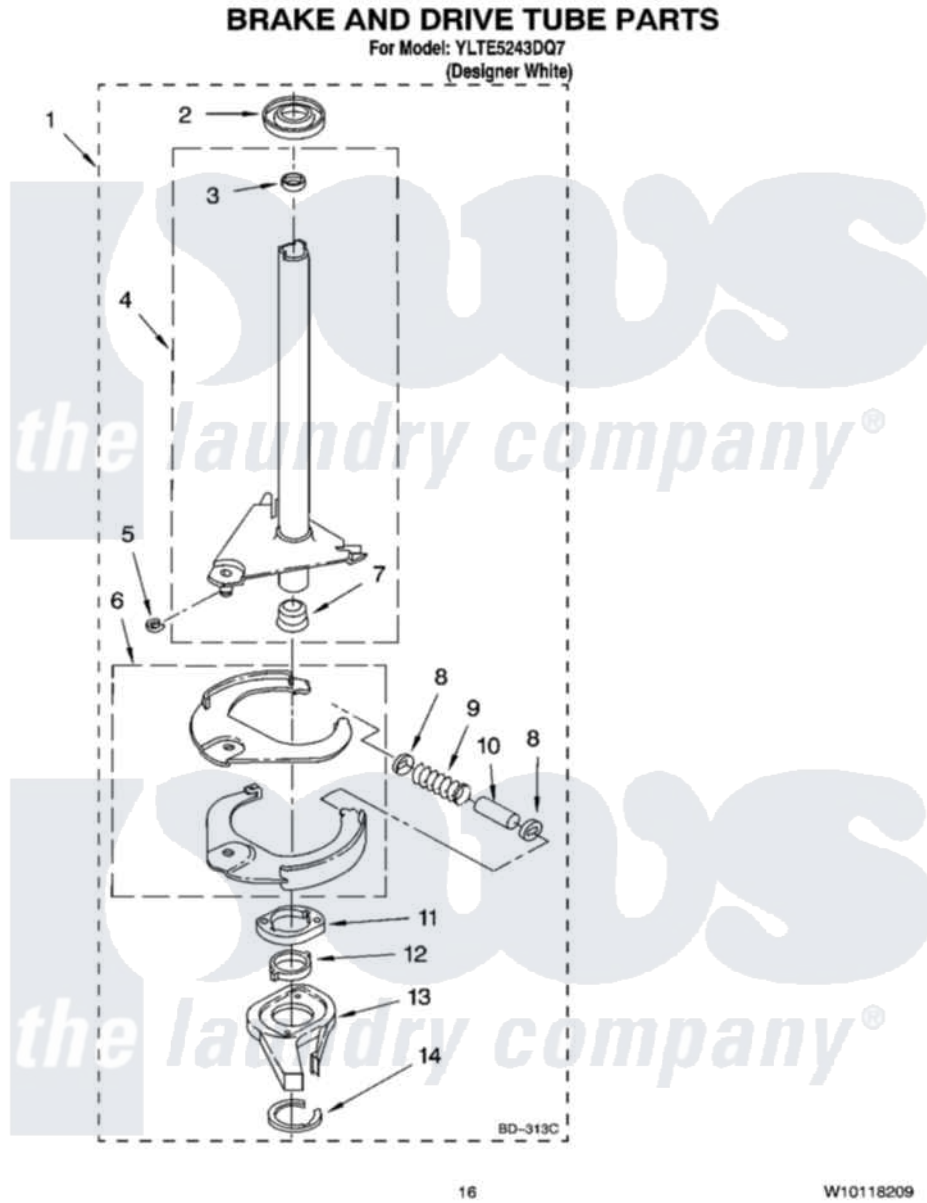

# Whirlpool YLTE5243DQ7 13 - BRAKE AND DRIVE TUBE PARTS

16

W10118209

Whirlpool Residential Whirlpool YLTE5243DQ7 Washer/Dryer Parts Diagram 13 - BRAKE AND DRIVE TUBE PARTS

Click on the part number to view part

Item	Original Part Number	Replaced By	Status	Part Description
1	387948	<a href="#">285792</a>		Basketdrive
2	<a href="#">62658</a>			Ring, Thrust
3	<a href="#">356427</a>			Seal, Spin Pinion
4	64027	<a href="#">64208</a>		Tube-Spin
5	64035	<a href="#">W10083190</a>		Ring, Retaining
6	64232	<a href="#">285438</a>		Shoe-Brake
7	62703	<a href="#">8546462</a>		"T" Bearing, Spin Tube
8	3353956	<a href="#">285658</a>		Sleeve
9	<a href="#">63748</a>			Spring, Brake
10	3355360	<a href="#">285658</a>		Sleeve
11	661516	<a href="#">8546461</a>		Cam, Brake Release
12	<a href="#">63022</a>			Sleeve, Cam
13	64194	<a href="#">285790</a>		Lining
14	90368	<a href="#">W10083200</a>		Ring, Retaining
"	BLANK		Not Available	Following Parts Not Illustrated
"	<a href="#">285208</a>			Lubricant