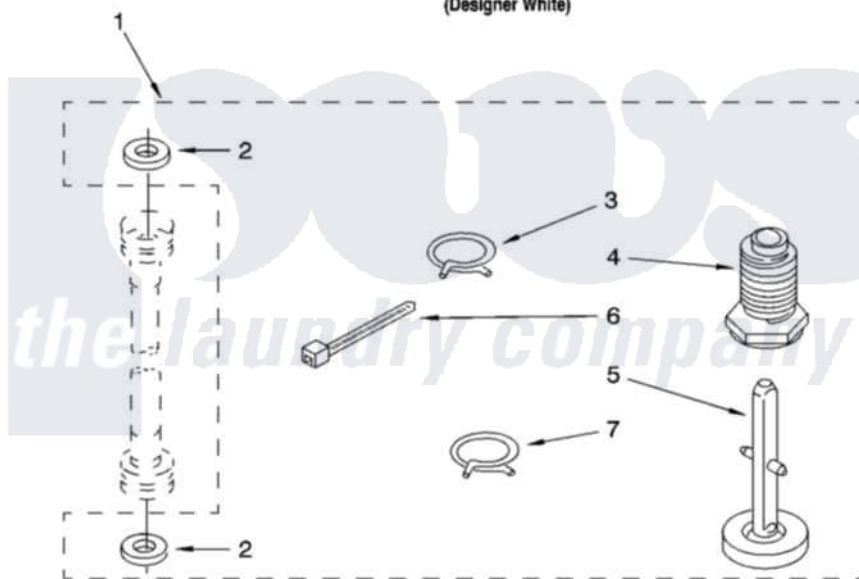

Whirlpool YLTE5243DQ7 15 - MISCELLANEOUS PARTS, OPTIONAL PARTS (NOT INCLUDED)

**MISCELLANEOUS PARTS**

For Model: YLTE5243DQ7  
(Designer White)

Whirlpool [Residential Whirlpool YLTE5243DQ7 Washer/Dryer Parts](#) Parts Diagram 15 - MISCELLANEOUS PARTS, OPTIONAL PARTS (NOT INCLUDED)  
Click on the part number to view part

Item	Original Part Number	Replaced By	Status	Part Description
1	3359934	<a href="#">W10112403</a>		Miscellaneous Parts Bag
2	<a href="#">16123</a>			Washer Inlet-Hose Miscellaneous Parts Must be Ordered Separately.
3	370445	<a href="#">285655</a>		Clamp, Hose
4	<a href="#">367594</a>			Foot, Front
5	<a href="#">358594</a>			Foot, Rear
6	3347868	<a href="#">W10339879</a>		Tie, Cable
7	<a href="#">3357331</a>			Clamp, Drain
	<a href="#">72017</a>			Paint, Touch-Up
"	<a href="#">350938</a>			Paint, Pressurized Spray B
"	<a href="#">350930</a>			Paint, Pressurized Spray B
"	<a href="#">799344</a>			Paint, Touch-Up )
"	BLANK		Not Available	OIL
"	<a href="#">350572</a>			Oil