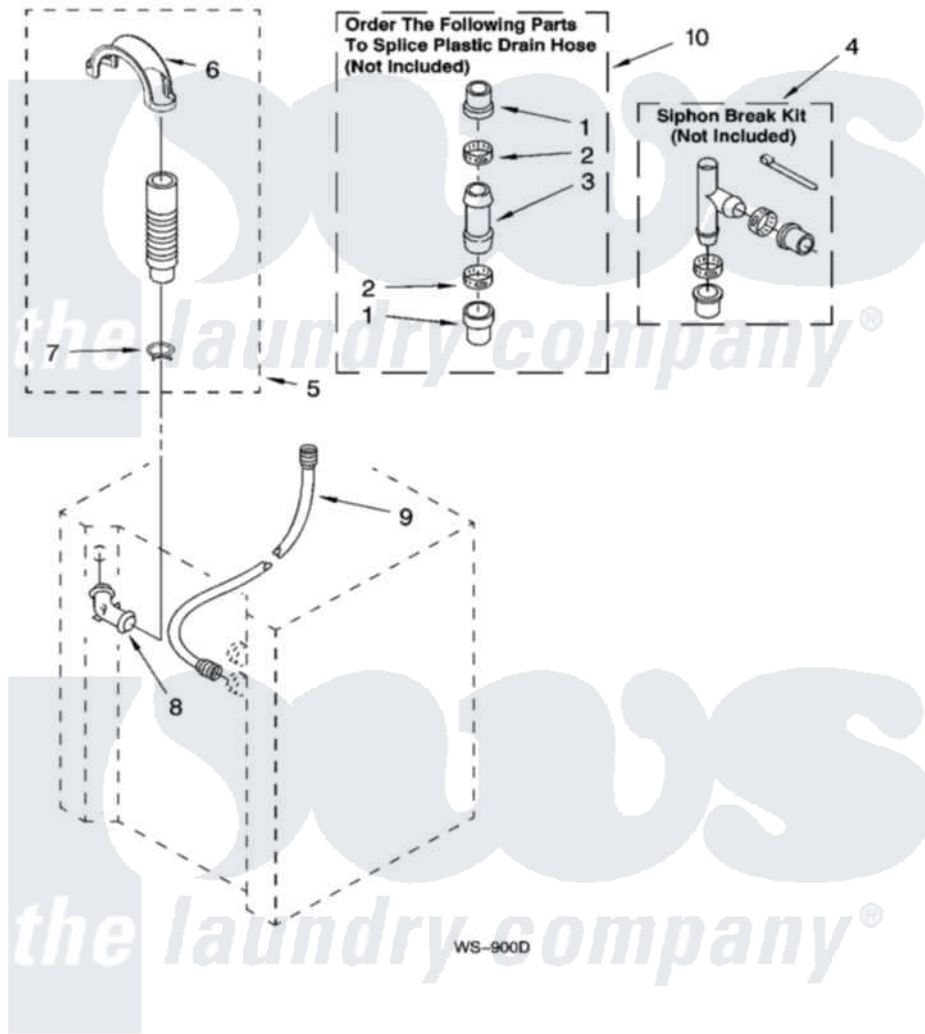

Whirlpool YLTE5243DQ8 11 - WATER SYSTEM PARTS

WATER SYSTEM PARTS

For Models: YLTE5243DQ8
(Designer White)

14

W10253702

Whirlpool Residential Whirlpool YLTE5243DQ8 Washer/Dryer Parts Parts Diagram 11 - WATER SYSTEM PARTS
Click on the part number to view part

Item	Original Part Number	Replaced By	Status	Part Description
1	285321			Water System Parts
2	65349	285655		Clamp, Hose
3	16272			Connector, Straight
4	285320			Water System Parts
5	661575	285664		Hose
"	W10108350			Hose, Corrugated Plastic Drain
"	661577	285666		Hose
6	8577378			U-Bend, Drain Hose
7	3357331			Clamp, Drain
8	356739	8557915		Connector, Hose
9	3354858	89503		Hose-Inlet
10	285442			Water System Parts