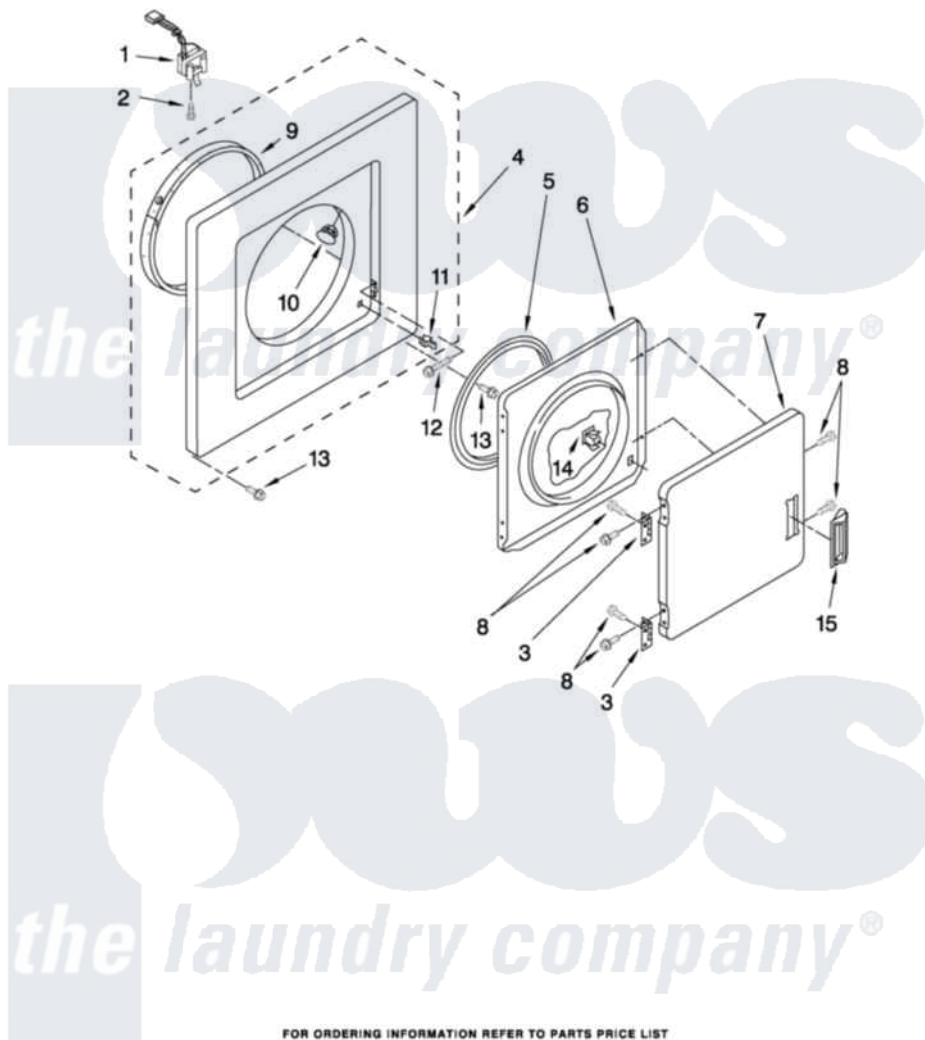

Whirlpool YLTE5243DQ9 02 - DRYER FRONT PANEL AND DOOR PARTS

DRYER FRONT PANEL AND DOOR PARTS

For Models: YLTE5243DQ9
(Designer White)

FOR ORDERING INFORMATION REFER TO PARTS PRICE LIST

2

W10325044

Whirlpool Residential Whirlpool YLTE5243DQ9 Washer/Dryer Parts Parts Diagram 02 - DRYER FRONT PANEL AND DOOR PARTS

[Click on the part number to view part](#)

Item	Original Part Number	Replaced By	Status	Part Description
1	3406108			Door Switch
2	697773	3395530		Screw
3	348023			Hinge And Pin Assembly
4	692619	285314		Panel
5	3390734			Seal, Door
6	695656	280077		Door
7	348205			Door, Front
8	694091			Trim, Side Right Hand
9	8066123	279264		Air Channel Box
10	685203	279220		Clip
11	696144	279570		Latch
12	3390663	681414		Screw, 10AB X 1/2
13	343641	681414		Screw, 10AB X 1/2
14	3389441			Door Catch Assembly
15	686711			Handle, Door