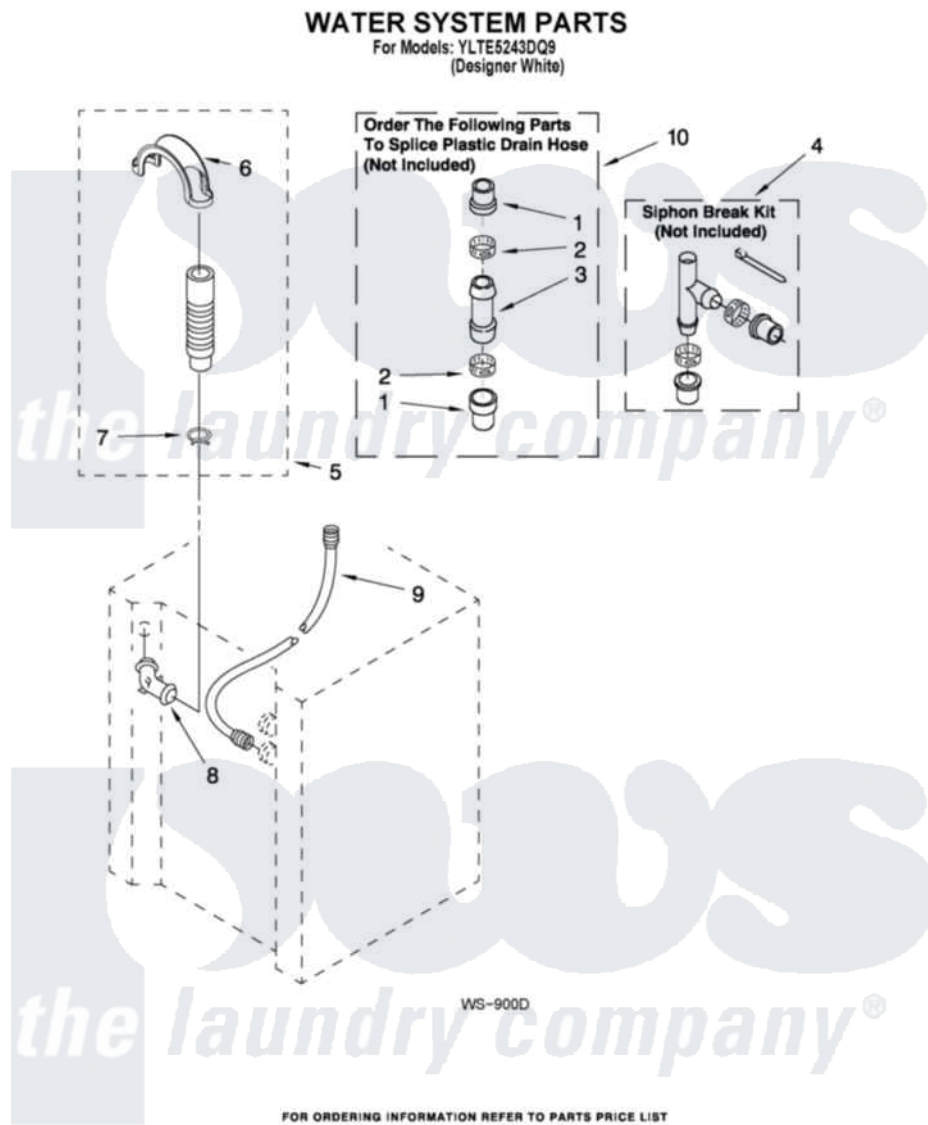

Whirlpool YLTE5243DQ9 11 - WATER SYSTEM PARTS

14

W10325044

Whirlpool [Residential Whirlpool YLTE5243DQ9 Washer/Dryer Parts](#) Parts Diagram 11 - WATER SYSTEM PARTS
Click on the part number to view part

Item	Original Part Number	Replaced By	Status	Part Description
1	285321			Water System Parts
2	65349	285655		Clamp, Hose
3	16272			Connector, Straight
4	285320			Water System Parts
5	661575	285664		Hose
"	W10108350			Hose, Corrugated Plastic Drain
"	661577	285666		Hose
6	8577378			U-Bend, Drain Hose
7	3357331			Clamp, Drain
8	356739	8557915		Connector, Hose
9	3354858	89503		Hose-Inlet
10	285442			Water System Parts