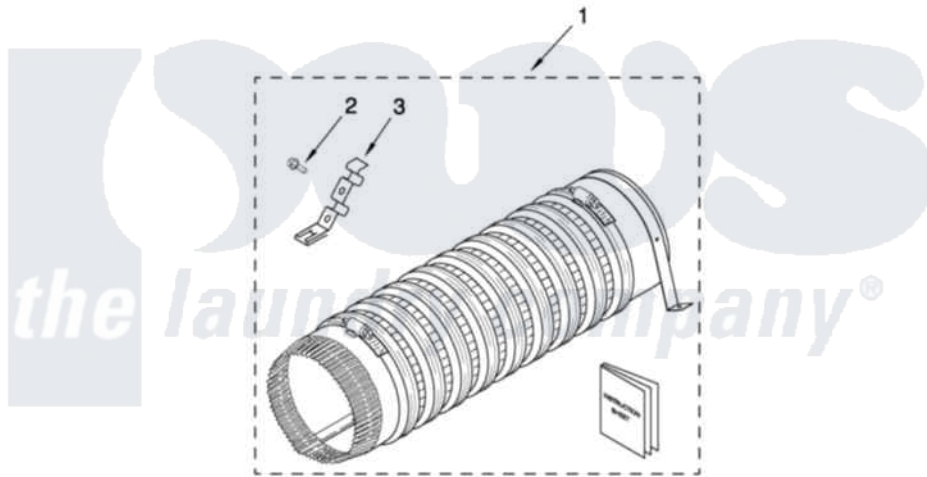

Whirlpool YLTE5243DQ9 14 - PRODUCT ACCESSORY PARTS

PRODUCT ACCESSORY PARTS

For Models: YLTE5243DQ9
(Designer White)

FOR ORDERING INFORMATION REFER TO PARTS PRICE LIST

W10325044

17

[Whirlpool Residential Whirlpool YLTE5243DQ9 Washer/Dryer Parts](#) Parts Diagram 14 - PRODUCT ACCESSORY PARTS

[Click on the part number to view part](#)

Item	Original Part Number	Replaced By	Status	Part Description
1	279823			Side Exhaust Extension Kit
2	488729			Screw
3	3395536			Clip