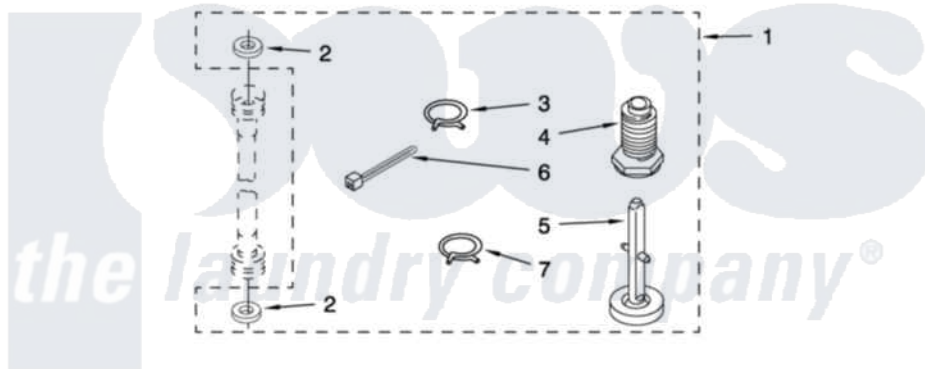

Whirlpool YLTE5243DQ9 15 - MISCELLANEOUS PARTS

MISCELLANEOUS PARTS

For Models: YLTE5243DQ9
(Designer White)

FOR ORDERING INFORMATION REFER TO PARTS PRICE LIST

Whirlpool [Residential Whirlpool YLTE5243DQ9 Washer/Dryer Parts](#) Parts Diagram 15 - MISCELLANEOUS PARTS
Click on the part number to view part

Item	Original Part Number	Replaced By	Status	Part Description
1	W10112403			Miscellaneous Parts Bag
2	16123			Washer Inlet-Hose Miscellaneous Parts Must be Ordered Separately.
3	370445	285655		Clamp, Hose
4	367594			Foot, Front
5	358594			Foot, Rear
6	3347869	W10339879		Tie, Cable
7	3357331			Clamp, Drain