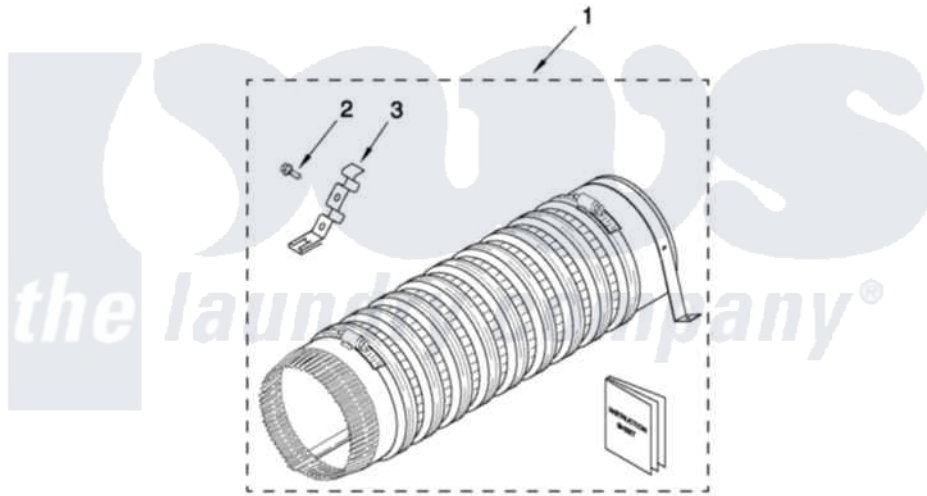

# Whirlpool YLTE5243DQA 14 - PRODUCT ACCESSORY PARTS

## PRODUCT ACCESSORY PARTS

For Model: YLTE5243DQA  
(Designer White)

FOR ORDERING INFORMATION REFER TO PARTS PRICE LIST

W10419116

17

[Whirlpool Residential Whirlpool YLTE5243DQA Washer/Dryer Parts](#) Parts Diagram 14 - PRODUCT ACCESSORY PARTS

[Click on the part number to view part](#)

Item	Original Part Number	Replaced By	Status	Part Description
1	<a href="#">279823</a>			Side Exhaust Extension Kit
2	<a href="#">488729</a>			Screw
3	<a href="#">3395536</a>			Clip