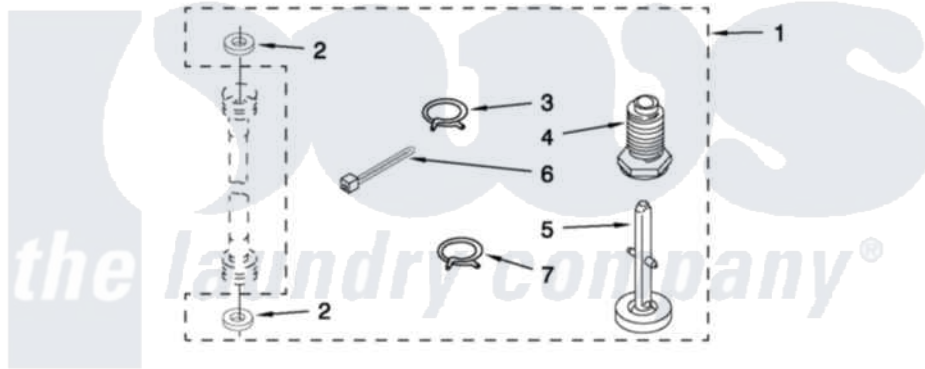

Whirlpool YLTE5243DQA 15 - MISCELLANEOUS PARTS

MISCELLANEOUS PARTS

For Model: YLTE5243DQA
(Designer White)

FOR ORDERING INFORMATION REFER TO PARTS PRICE LIST

18

W10419116

[Whirlpool Residential Whirlpool YLTE5243DQA Washer/Dryer Parts](#) Parts Diagram 15 - MISCELLANEOUS PARTS
Click on the part number to view part

Item	Original Part Number	Replaced By	Status	Part Description
1	W10112403			Miscellaneous Parts Bag
2	16123			Washer Inlet-Hose Miscellaneous Parts Must be Ordered Separately.
3	370445	285655		Clamp, Hose
4	367594			Foot, Front
5	358594			Foot, Rear
6	3347869	W10339879		Tie, Cable
7	3357331			Clamp, Drain