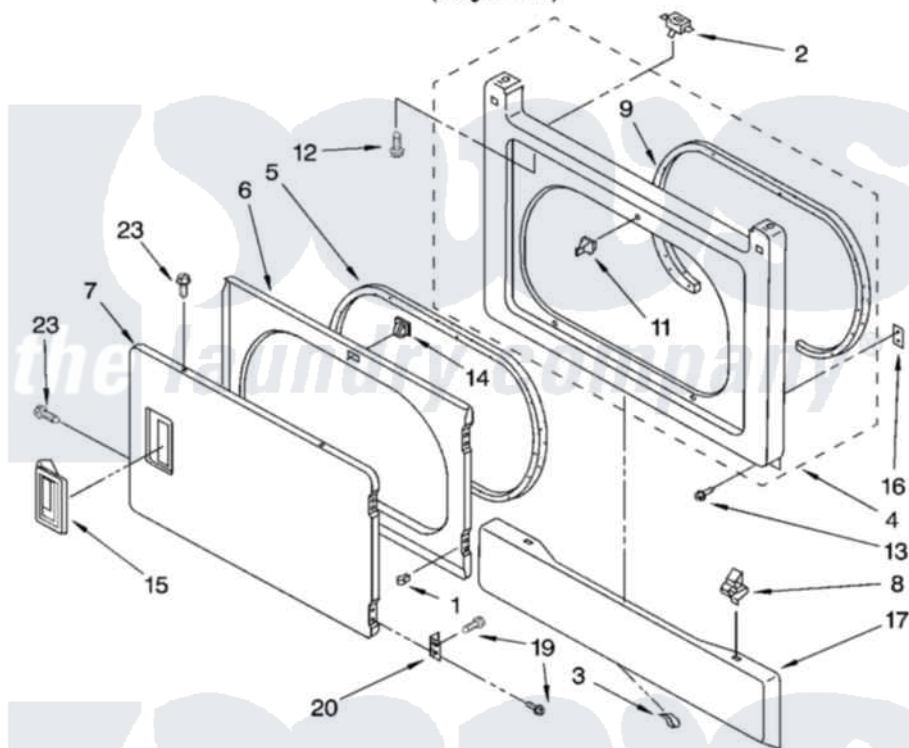

Whirlpool YLTE6234DQ3 02 - DRYER FRONT PANEL AND DOOR PARTS

DRYER FRONT PANEL AND DOOR PARTS

For Model: YLTE6234DQ3
(Designer White)

2

8180166

Whirlpool Residential Whirlpool YLTE6234DQ3 Washer/Dryer Parts Parts Diagram 02 - DRYER FRONT PANEL AND DOOR PARTS

[Click on the part number to view part](#)

| Item | Original Part Number | Replaced By | Status | Part Description |
|------|-------------------------|-------------------------|--------|---------------------|
| 1 | 3389249 | | | Nut, Inner Door |
| 2 | 3391901 | 3391902 | | Switch, Door |
| 3 | 98234 | | | Clip, U-Bend |
| 4 | 3392547 | 279718 | | Panel |
| 5 | 3390735 | | | Seal, Door |
| 6 | 3392563 | 280083 | | Door-Rear |
| 7 | 3387872 | | | Door, Front |
| 8 | 3388229 | | | Retainer, Toe Panel |
| 9 | 3387242 | | | Seal, Front Panel |
| 11 | 696144 | 279570 | | Latch |
| 12 | 697773 | 3395530 | | Screw |
| 13 | 3357011 | 308685 | | Side Trim) |
| 14 | 3392538 | 279570 | | Latch |
| 15 | 3389522 | | | Handle, Door |
| 16 | 3390902 | | | Clip, Door Hinge |
| 17 | 3388958 | | | Panel, Toe |

[694091](#)

Trim, Side Right Hand