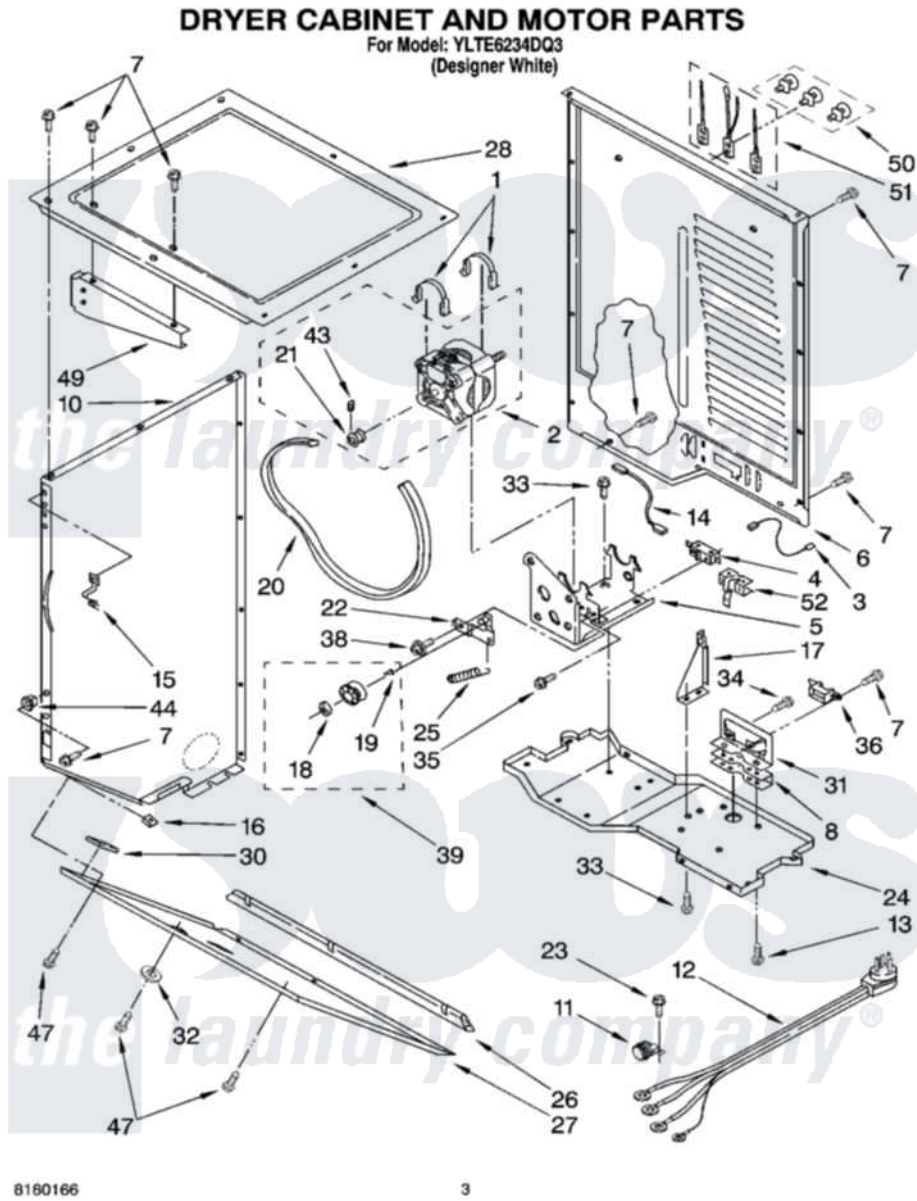

Whirlpool YLTE6234DQ3 03 - DRYER CABINET AND MOTOR PARTS

Whirlpool Residential Whirlpool YLTE6234DQ3 Washer/Dryer Parts Parts Diagram 03 - DRYER CABINET AND MOTOR PARTS

[Click on the part number to view part](#)

Item	Original Part Number	Replaced By	Status	Part Description
1	660658			Clamp, Motor Mounting 343481 685441
2	8538266	279811		Motor-Drve
3	3398948			Wire, Jumper
4	3394881	279782		Switch-Lid
5	3388895	3388858		Bracket, Motor
6	3389847	280039		Panel
7	343641	681414		Screw, 10AB X 1/2
8	3393717			Bracket, Spacer
10	3389264			Panel, Side
"	3389256			Panel, Side
11	687000			Strain-Relief
12	3393639		Not Available	Cord, Power Harness (3)
13	3393008	308685		Side Trim)
14	3394081			Wire, Broken Belt Switch
15	3389231			Clip, Front Panel

16	98234		Clip, U-Bend
17	3391639		Bracket, Bulkhead
18	233520		Washer, Thrust
19	690997		Washer, Thrust
20	3387610	661570	Belt
21	3391087	279811	Motor-Drive
22	3389332	3389331	Pulley, Idler
23	8533974	4331106	Screw, No.10-32 X 7/16
24	3390026		Base, Dryer
25	3387374		Spring, Idler
26	3389683		Cove, Transition Panel
27	3389272		Panel, Transition
28	3389537		Top, Dryer
30	3389682		Space-Toe Panel User-Interface
31	3393722		Bracket, Terminal Block
32	3389431		Bumper, Lid Stop
33	3390631		Screw, 10-16 X 3/8
34	3387485	273556	Screw, 10-16 X 5/8
35	98129		Screw, 6-20 X 1 1/16
36	3397659		Block, Terminal
38	3389420		Retainer-Idler 1/4-20 X 1/16
39	3388672	279640	Pulley-Idr
43	3394743	Not Available	Pin, Roll
44	692400		Nut, Push-In
47	693304		Screw And Washer
49	3390722		Shield, Console To Drum
50	279393		Terminal Block Screw Kit
51	279318		Terminal Tinned And Brass Panel
52	8066120		Lever, Door Switch