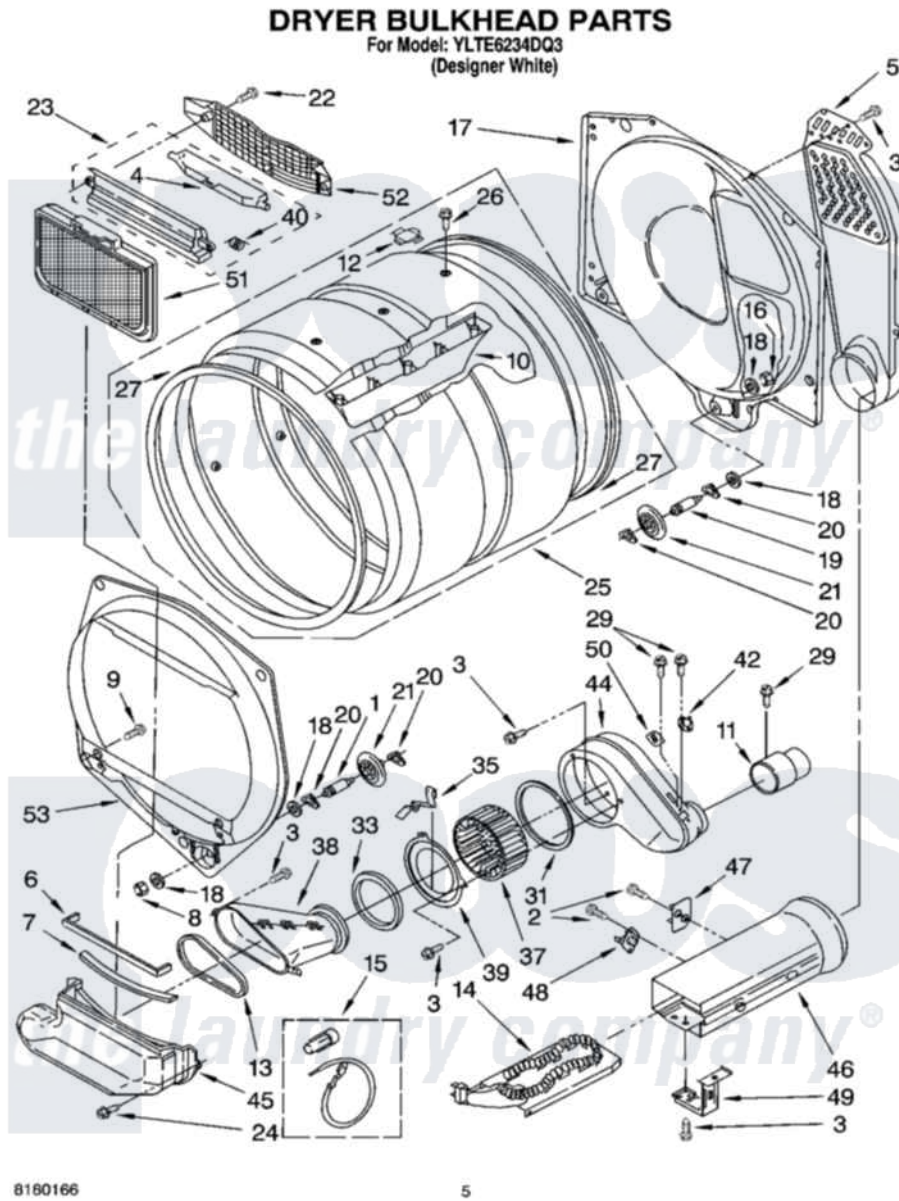

# Whirlpool YLTE6234DQ3 04 - DRYER BULKHEAD PARTS

Whirlpool [Residential Whirlpool YLTE6234DQ3 Washer/Dryer Parts](#) Parts Diagram 04 - DRYER BULKHEAD PARTS  
Click on the part number to view part

Item	Original Part Number	Replaced By	Status	Part Description
1	3399508	<a href="#">W10359271</a>		Shaft, Drum Roller Threads
2	<a href="#">90767</a>			Screw, 8A X 3/8 HeX Washer Head Tapping
3	343641	<a href="#">681414</a>		Screw, 10AB X 1/2
4	3394984	<a href="#">8563758</a>		Door, Lint Screen
5	697354	<a href="#">3387911</a>		Duct-Air
6	<a href="#">697813</a>			Seal, Outlet Housing
7	<a href="#">3391906</a>			Seal, Lint Duct
8	<a href="#">3359452</a>			Nut, Lock
9	695240	<a href="#">488729</a>		Screw
10	3389449	<a href="#">279982</a>		Baffle-Drum
11	3390461	<a href="#">279823</a>		Side Exhaust Extension Kit
12	<a href="#">8066086</a>			Plug, Drum Hole
13	3391685	<a href="#">697770</a>		Seal, Cover Plate Blower Housing
14	3387750		Not Available	Element, Heater
15	<a href="#">279457</a>			Wire Kit, Terminal