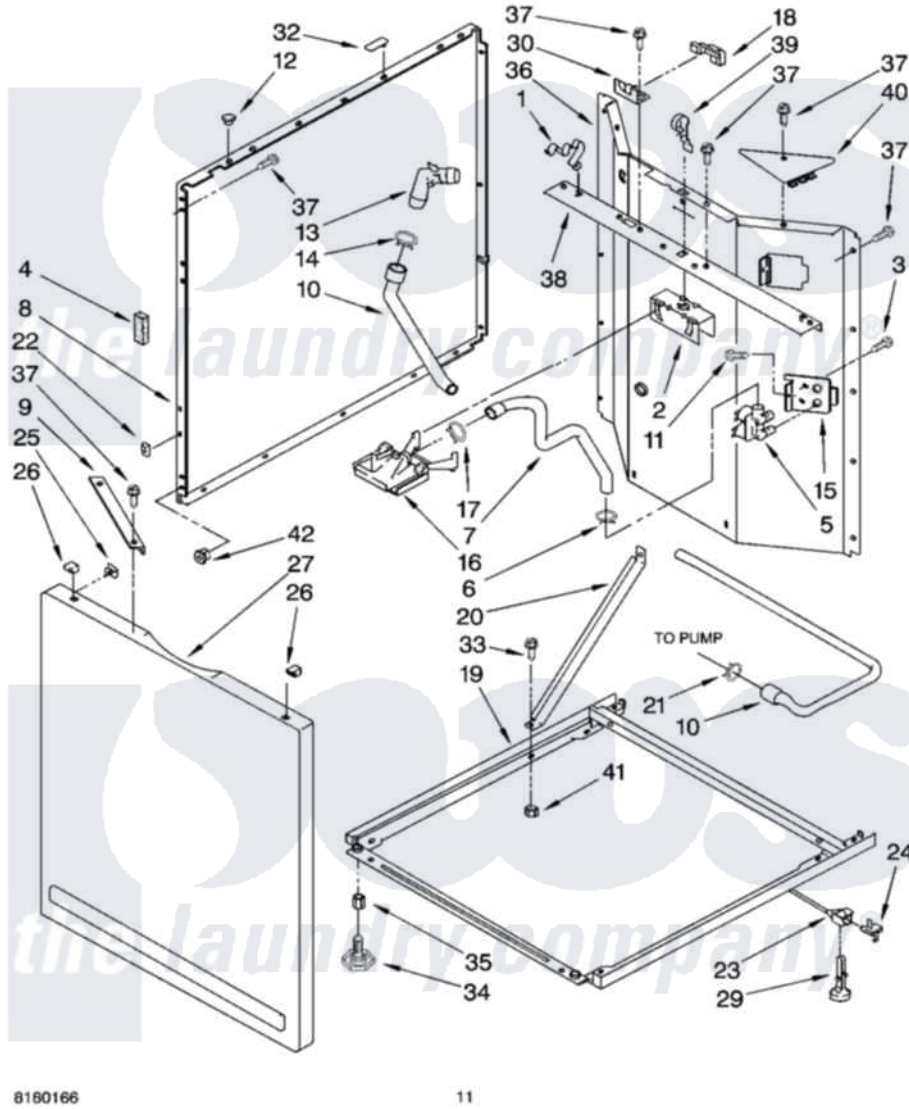

Whirlpool YLTE6234DQ3 07 - WASHER CABINET PARTS

WASHER CABINET PARTS

For Model: YLTE6234DQ3
(Designer White)

Whirlpool Residential Whirlpool YLTE6234DQ3 Washer/Dryer Parts Parts Diagram 07 - WASHER CABINET PARTS
Click on the part number to view part

Item	Original Part Number	Replaced By	Status	Part Description
1	3349770			Clip, Spring Top
2	3349768			Bracket, Vacuum
3	62863	3390631		Screw, 10-16 X 3/8
4	3350013			Foam
5	8546060	3952162		Valve
6	370451	596669		Clamp, Manifold
7	3352236			Hose, Water Inlet
8	3349455			Panel, Side
9	3350745			Brace, Front Panel
10	3353841			Hose, Drain
11	9740848			Screw, Mixing Valve Mounting
12	660975			Plug, Top To Cabinet
13	8557915			Connector, Hose
14	356138			Clamp, Hose
15	3349673			Bracket, Valve
16	387606	3360977		Break-Vac

17	371503	596669	Clamp, Manifold
18	3350145		Shield, Lid Switch
19	3402724		Base, Cabinet
20	3388857		Bracket, Base
21	371507	371502	Clamp, Hose
22	3394083		Clip, Front Panel
23	3349311		Link, Leveling
24	359364		Clip, Leveling Mechanism
25	98234		Clip, U-Bend
26	345670		Lock, Top
27	3349499		Panel, Front
29	358594		Foot, Rear
30	3350144		Bracket, Lid Switch
32	352292		Nut, Push-In
33	3400300	Y015627	Screw- Hex
34	389102	W10001130	Foot, Leveling
35	3400917		Nut, Jam
36	3349493		Panel, Rear
37	343641	681414	Screw, 10AB X 1/2
38	3349697		Rail, Back Top
39	3350135		Spring, Lever Bracket
40	3390608		Shield, Corner Right Rear
41	3393930	4342911	Nut
42	352292		Nut, Push-In