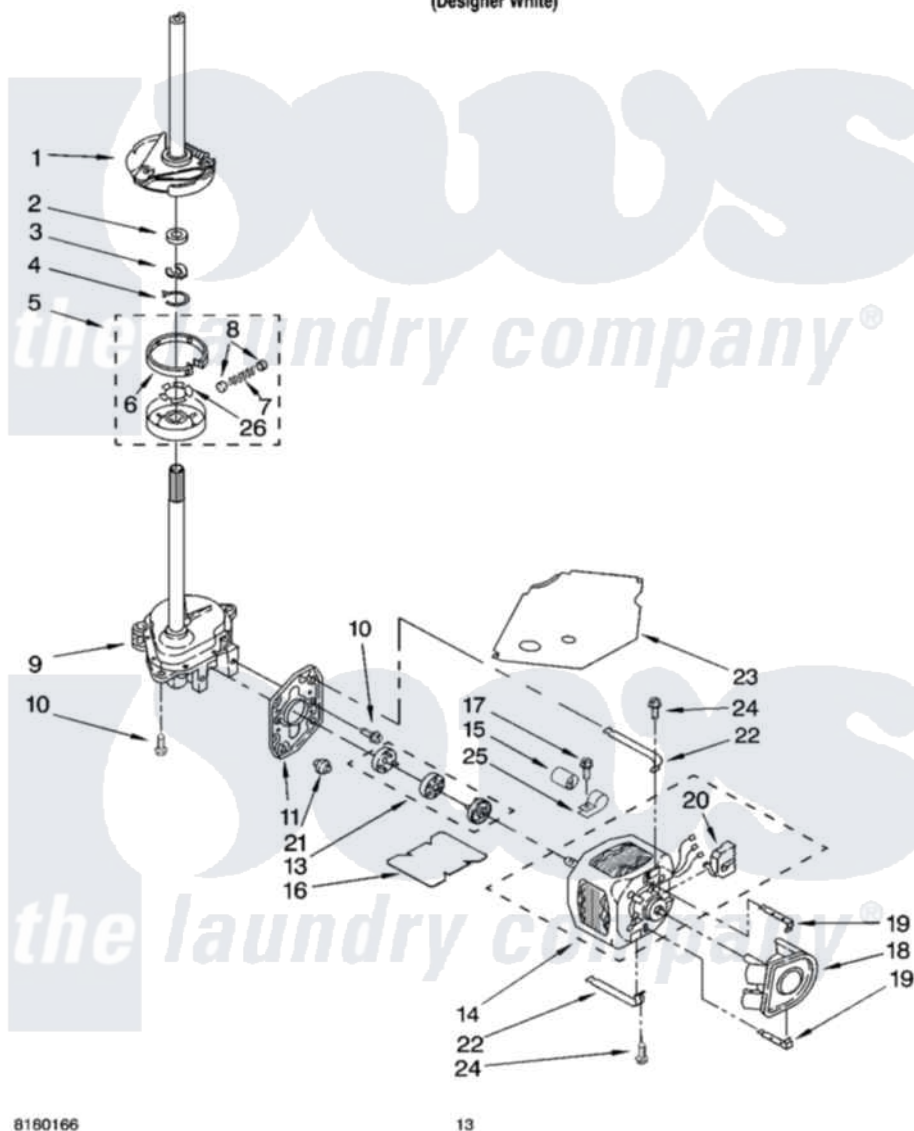

Whirlpool YLTE6234DQ3 08 - BRAKE, CLUTCH, GEARCASE, MOTOR AND PUMP PARTS

BRAKE, CLUTCH, GEARCASE, MOTOR AND PUMP PARTS

For Model: YLTE6234DQ3
(Designer White)

8180166

13

Whirlpool [Residential Whirlpool YLTE6234DQ3 Washer/Dryer Parts](#) Parts Diagram 08 - BRAKE, CLUTCH, GEARCASE, MOTOR AND PUMP PARTS
Click on the part number to view part

Item	Original Part Number	Replaced By	Status	Part Description
1	388951	285792		Basketdrive
2	63292			Washer, Spin Tube Thrust
3	62697	W10080230		Ring, Spin Tube Support
4	63283	285353		Ring
5	3951311	285785		Clutch
6	3951308	285790		Lining
7	3946792			Spring And Damper Assembly
8	62646			Cap, Clutch Spring
9	3360630	3360629		Gearcase
10	3357334	3400516		Screw Anti-Rattle
11	62611			Plate, Motor Mount To Gearcase
13	3364003	285753A		Coupling
14	661600			Motor, Main Drive
15	661606	8572717		Capacitor, Motor Start

16	3946532		Shield, Motor
17	62863	3390631	Screw, 10-16 X 3/8
18	3363892		Pump, Complete
19	8546127		Retainer, Pump
20	62850	8529896	Switch, Main Drive Motor
21	62691		Grommet, Motor
22	3349637	W10086010	Retainer, Motor
23	3362089		Shield, Tub To Motor
24	3387485	273556	Screw, 10-16 X 5/8
25	357030		Clamp, Capacitor
26	3355454		Clip, Main Drive