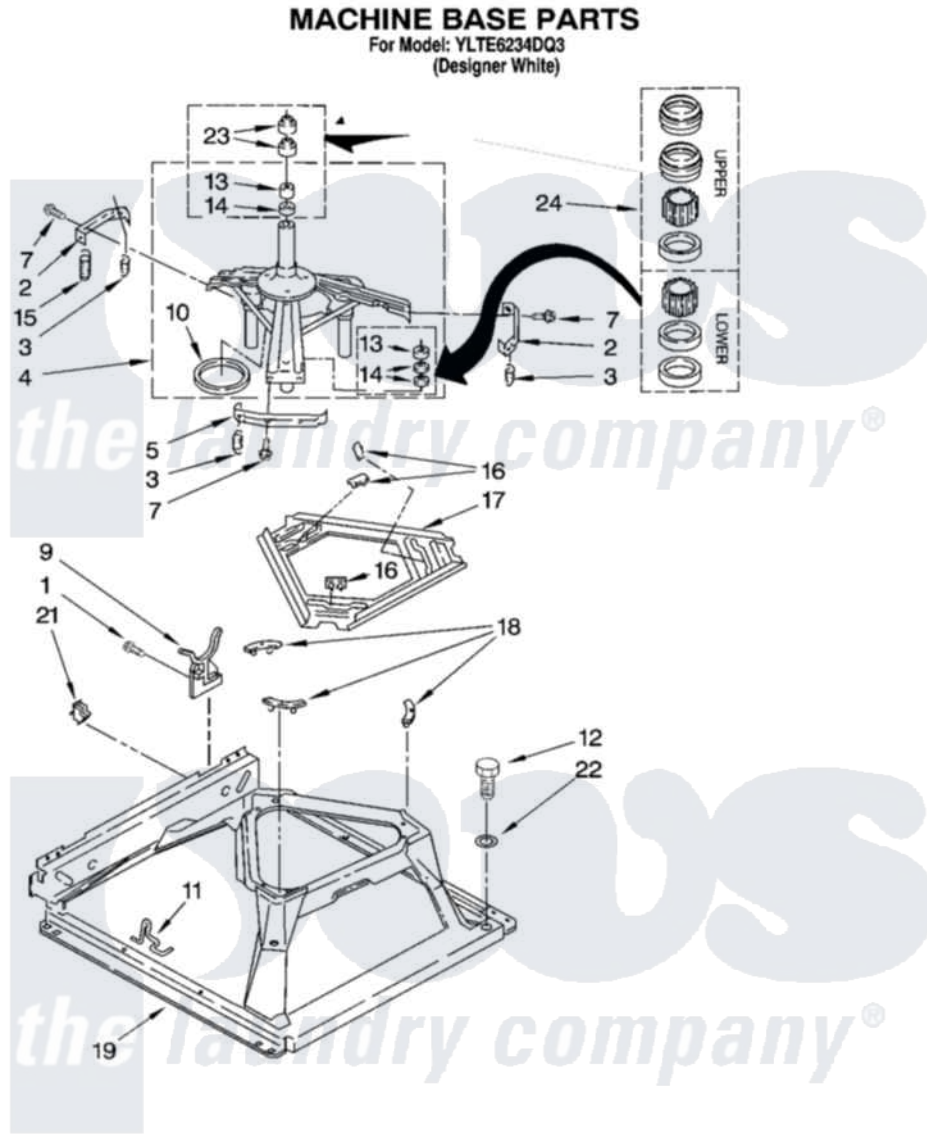

# Whirlpool YLTE6234DQ3 09 - MACHINE BASE PARTS

14

8180166

Whirlpool Residential Whirlpool YLTE6234DQ3 Washer/Dryer Parts Parts Diagram 09 - MACHINE BASE PARTS  
[Click on the part number to view part](#)

Item	Original Part Number	Replaced By	Status	Part Description
1	343641	<a href="#">681414</a>		Screw, 10AB X 1/2
2	<a href="#">64067</a>			Bracket, Spring Outer
3	<a href="#">63907</a>			Spring, Suspension
4	3362087	<a href="#">280184</a>		Support
5	<a href="#">64065</a>			Bracket, Spring Outer
7	<a href="#">3400076</a>			Screw, Bracket Mounting
9	<a href="#">3350506</a>			Retainer, Hose
10	<a href="#">63134</a>			Ring, Sound Deadening
11	63806	<a href="#">W10145155</a>		Retainer, Suspension Spring
12	<a href="#">3400501</a>			Screw, 5/16-18 X 1 3/32
13	3347047	<a href="#">8546455</a>		Bearing, Centerpost
14	357409	<a href="#">359449</a>		Seal, Agitator Shaft
15	388492	<a href="#">W10250667</a>		Spring, Counterweight
16	62568	<a href="#">285219</a>		Pad
17	<a href="#">3946509</a>			Plate, Suspension
18	3363660	<a href="#">285744</a>		Pad

19	<a href="#">3349343</a>		Base Assembly
21	<a href="#">3349749</a>		Restrainer, Base
22	<a href="#">3349340</a>		Washer
23	356934	<a href="#">8577376</a>	Seal, Centerpost
24	<a href="#">285203</a>		Centerpost Bearing Kit