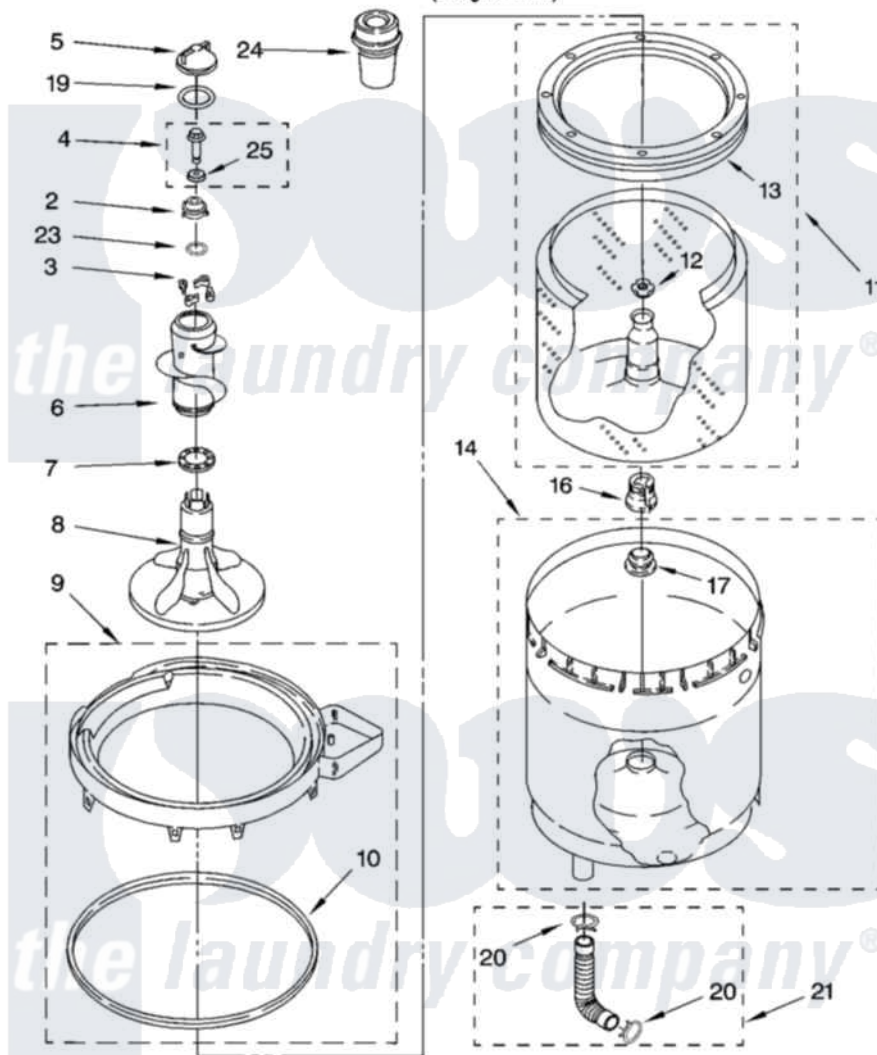

Whirlpool YLTE6234DQ3 10 - AGITATOR, BASKET AND TUB PARTS

AGITATOR, BASKET AND TUB PARTS

For Model: YLTE6234DQ3
(Designer White)

8160166

15

Whirlpool Residential Whirlpool YLTE6234DQ3 Washer/Dryer Parts Parts Diagram 10 - AGITATOR, BASKET AND TUB PARTS

Click on the part number to view part

Item	Original Part Number	Replaced By	Status	Part Description
2	3947410	285751		Dog-Agitator
3	3366877	80040		Dog-Agitator
4	358237			Screw And Washer
5	387094	285550		Cap
6	3349610			Mover, Agitator Clutch
7	3351014	285620		Washer
8	3349578			Agitator
9	8528150	W10445870		Ring-Tub
10	3976308			Gasket, Tub Ring
11	3979385	3352234		Basket And Balance Ring Assembly
12	21366			Nut, Spanner
13	8519788	387240		Ring, Balance
14	3349292			Tub
16	389140			Tub Block, Basket Drive
17	383727			Gasket, Centerpodt

19	3348855	W10072840	Fabric Softener
20	3363366	616099	Clamp
21	3951449	285871	Hose
23	64002		Seal, Agitator
24	3350834		Dispenser,
25	3949550		Washer