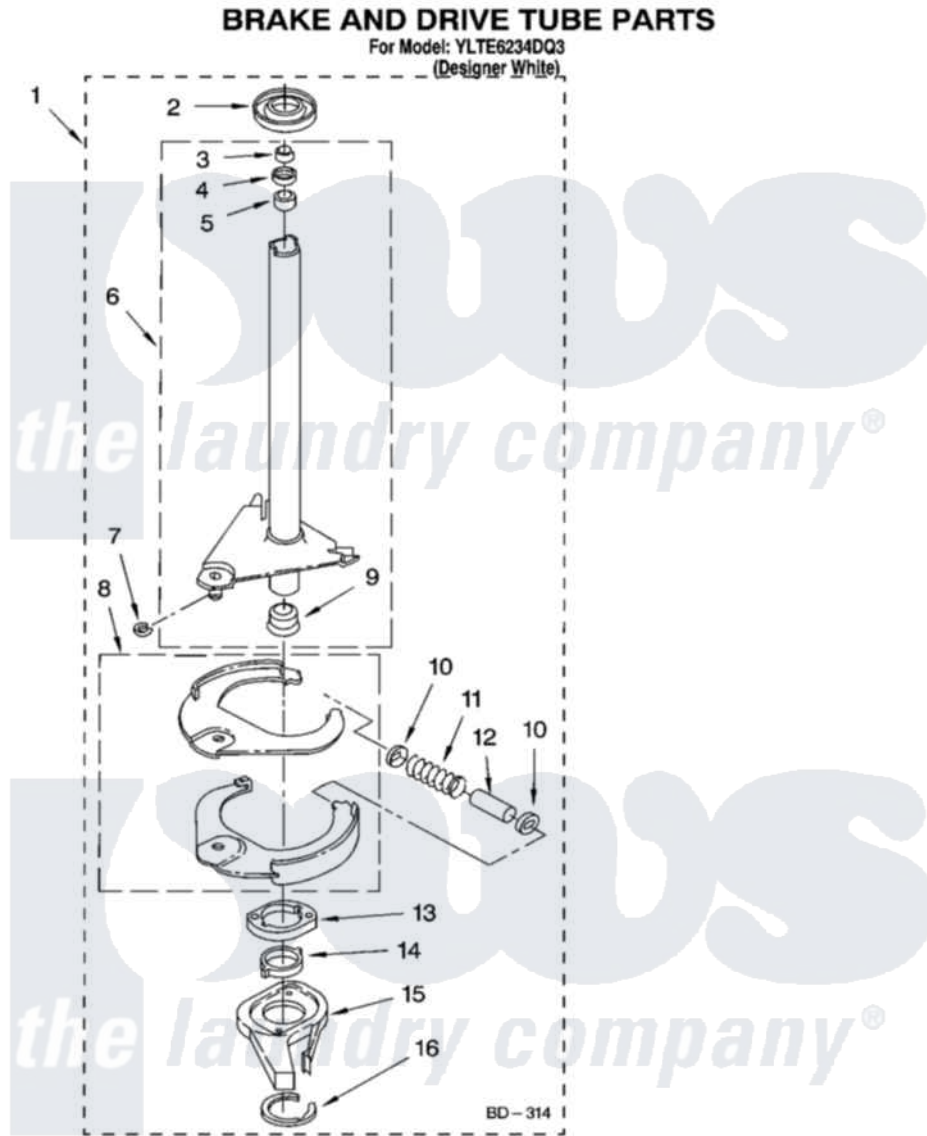

Whirlpool YLTE6234DQ3 12 - BRAKE AND DRIVE TUBE PARTS

18

8180166

Whirlpool Residential Whirlpool YLTE6234DQ3 Washer/Dryer Parts Parts Diagram 12 - BRAKE AND DRIVE TUBE PARTS

Click on the part number to view part

Item	Original Part Number	Replaced By	Status	Part Description
1	388951	285792		Basketdrive
2	62658			Ring, Thrust
3	91939			Seal, Shaft
4	356427			Seal, Spin Pinion
5	356937			Spacer, Drive Tube
6	64027	64208		Tube-Spin
7	64035	W10083190		Ring, Retaining
8	64232	285438		Shoe-Brake
9	62703	8546462		"T" Bearing, Spin Tube
10	62648	285658		Sleeve
11	62647		Not Available	Spring, Brake
12	62909	285658		Sleeve
13	63023	8546461		Cam, Brake Release
14	63022			Sleeve, Cam
15	64194	285790		Lining
16	90368	W10083200		Ring, Retaining

" BLANK

Not Available

Following Parts Not Illustrated

" [285208](#)

Lubricant