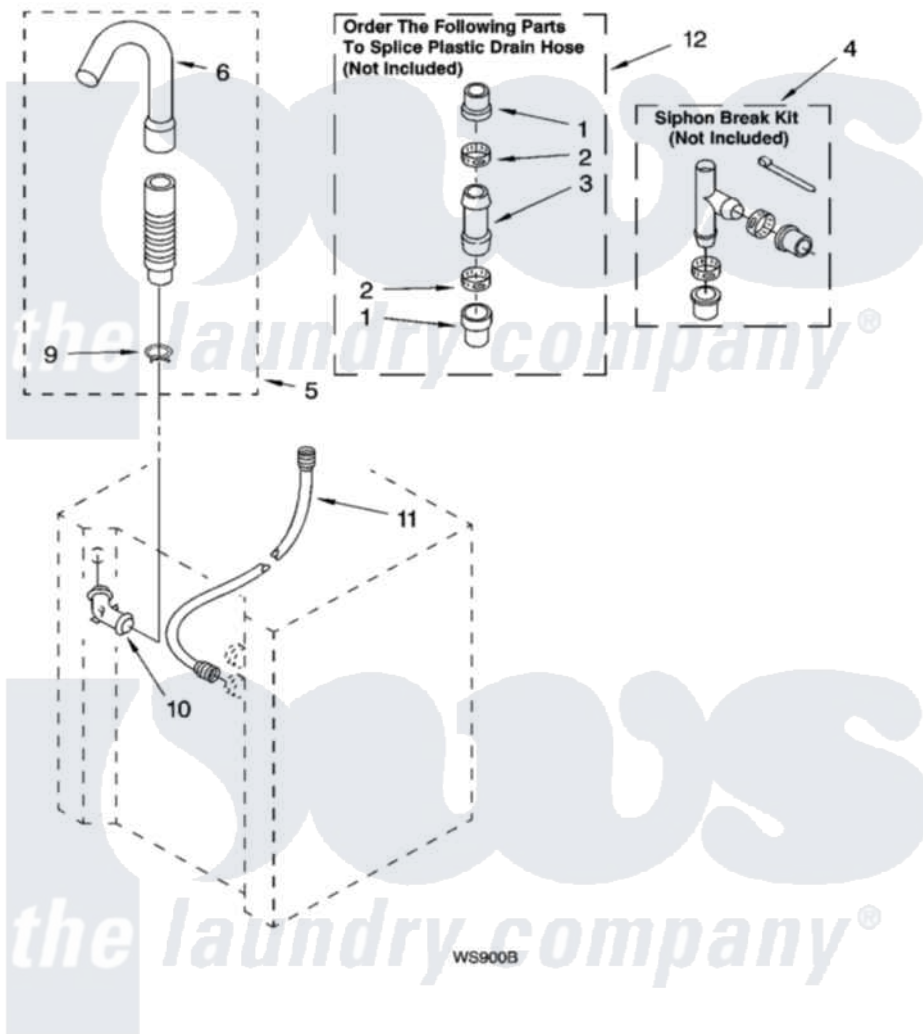

Whirlpool YLTE6234DQ3 13 - WASHER WATER SYSTEM PARTS

WASHER WATER SYSTEM PARTS

For Model: YLTE6234DQ3
(Designer White)

8160166

19

Whirlpool Residential Whirlpool YLTE6234DQ3 Washer/Dryer Parts Diagram 13 - WASHER WATER SYSTEM PARTS

Click on the part number to view part

Item	Original Part Number	Replaced By	Status	Part Description
1	285321			Water System Parts
2	65349	285655		Clamp, Hose
3	16272			Connector, Straight
4	285320			Water System Parts
5	661575	285664		Hose
"	661577	285666		Hose
6	3357027			Nozzle, Hose Drain
9	3357331			Clamp, Drain
10	356739	8557915		Connector, Hose
11	3354858	89503		Hose-Inlet
12	285442			Water System Parts