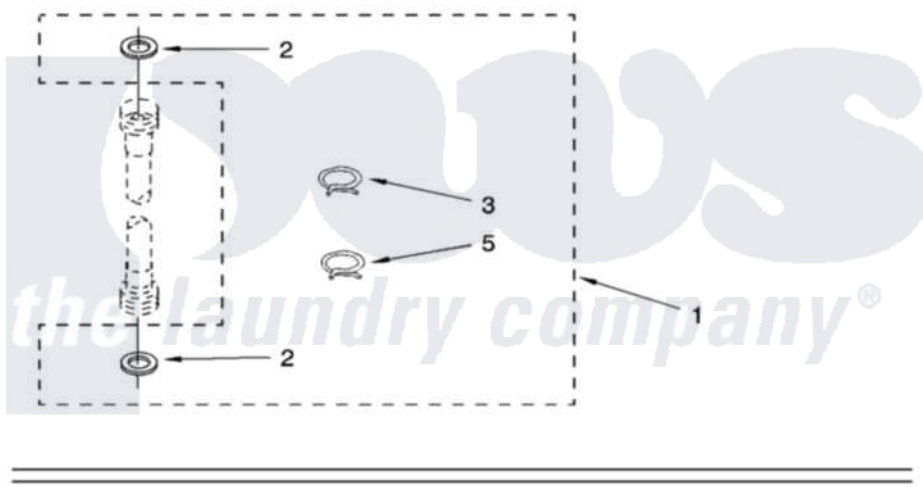

Whirlpool YLTE6234DQ3 14 - MISCELLANEOUS PARTS, OPTIONAL PARTS (NOT INCLUDED)

MISCELLANEOUS PARTS

For Model: YLTE6234DQ3
(Designer White)

Whirlpool [Residential Whirlpool YLTE6234DQ3 Washer/Dryer Parts](#) Parts Diagram 14 - MISCELLANEOUS PARTS, OPTIONAL PARTS (NOT INCLUDED)
Click on the part number to view part

Item	Original Part Number	Replaced By	Status	Part Description
1	3356714	285609		Parts-Misc
2	16123			Washer Inlet-Hose Miscellaneous Parts Must be Ordered Separately.
3	356138			Clamp, Hose
5	3357331			Clamp, Drain
	72017			Paint, Touch-Up
"	350938			Paint, Pressurized Spray B
"	350930			Paint, Pressurized Spray B
"	799344			Paint, Touch-Up)
"	BLANK		Not Available	OIL
"	350572			Oil
"	BLANK		Not Available	LUBRICANT
"	285208			Lubricant
"	BLANK		Not Available	SEALER