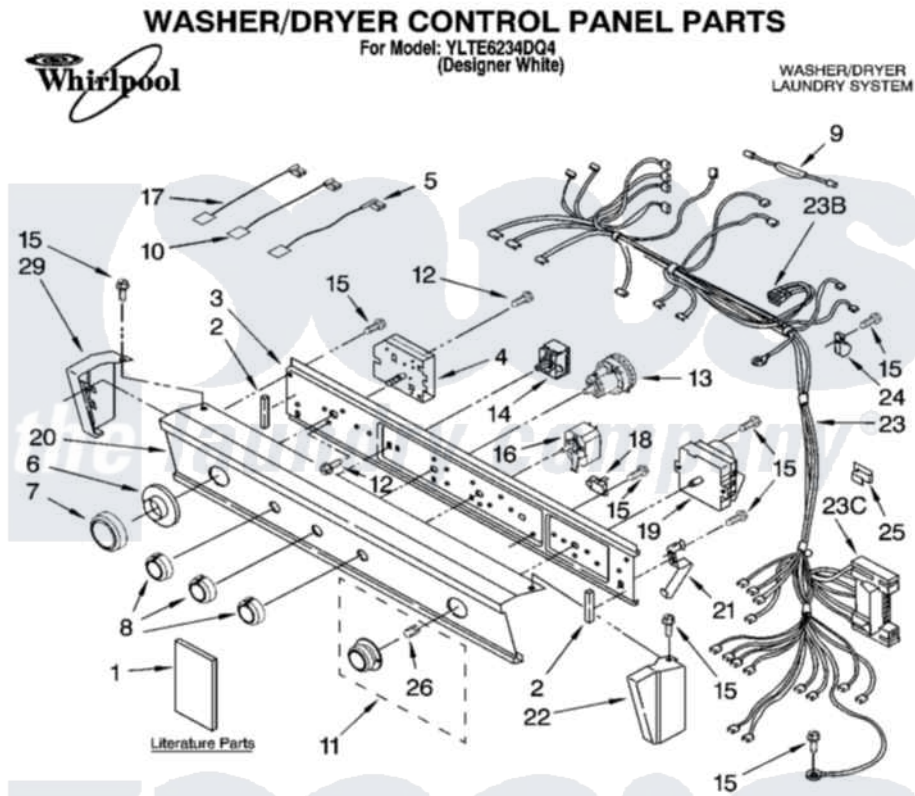

Whirlpool YLTE6234DQ4 01 - WASHER/DRYER CONTROL PANEL PARTS

9-05 Litho in U.S.A. (LT)

1

Part No. 8180810

Whirlpool [Residential Whirlpool YLTE6234DQ4 Washer/Dryer Parts](#) Parts Diagram 01 - WASHER/DRYER CONTROL PANEL PARTS

[Click on the part number to view part](#)

Item	Original Part Number	Replaced By	Status	Part Description
1	8572776		Not Available	Installation Instructions
"	3406881		Not Available	Use & Care Guide
"	8546675		Not Available	Wiring Diagram
"	8575094		Not Available	Energy Guide
"	8542753		Not Available	Sheet, Cycle Feature
2	3390688			Spacer- Foam Pad
3	8528583			Bracket, Control
4	3948357			Timer, Washer
5	3401674			Wire, Jumper
6	3957845			Dial,
7	3957825			Knob, Timer
8	3957796			Knob, Control
9	3401078	279872		Resistor
10	3401684			Jumper, Wire
11	3957750			Knob, Timer
12	3400064			Screw, Timer Mounting

13	8546175	W10311356	Switch-WL
14	3405157		Switch, Temperature
15	90767		Screw, 8A X 3/8 HeX Washer Head Tapping
16	3404233		Switch, Push-To-Start
17	3393810		Jumper Wire
18	694419		Mini-Buzzer
19	3976569		Timer, Dryer
20	3396689		Panel, Control
21	3389453		Bracket, Hinge
22	3389456		End Cap
23	8299834	Not Available	Harness - Dryer
"	2154470		Receptacle,
"	3395683		Receptacle, Multi-Terminal
24	3390604		Clamp, Harness
25	3390422	W10134185	Clip, Harness
26	688805		Clip, Spring Knob
29	3389464		End Cap