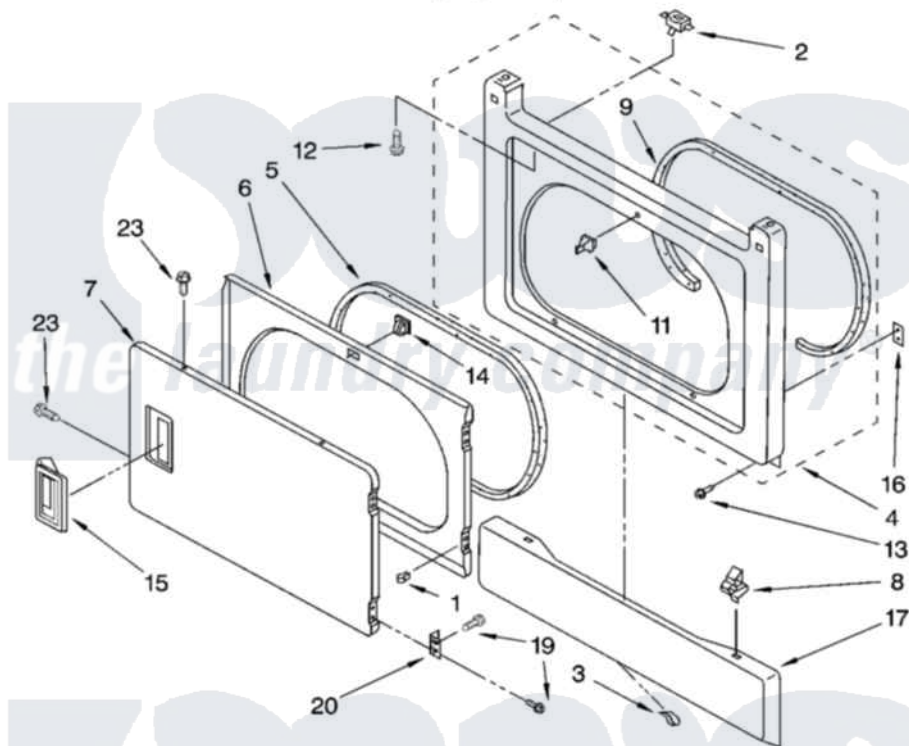

Whirlpool YLTE6234DQ4 02 - DRYER FRONT PANEL AND DOOR PARTS

DRYER FRONT PANEL AND DOOR PARTS

For Model: YLTE6234DQ4
(Designer White)

2

8190810

Whirlpool Residential Whirlpool YLTE6234DQ4 Washer/Dryer Parts Parts Diagram 02 - DRYER FRONT PANEL AND DOOR PARTS

[Click on the part number to view part](#)

Item	Original Part Number	Replaced By	Status	Part Description
1	3389249			Nut, Inner Door
2	3391901	3391902		Switch, Door
3	98234			Clip, U-Bend
4	3392547	279718		Panel
5	3390735			Seal, Door
6	3392563	280083		Door-Rear
7	3387872			Door, Front
8	3388229			Retainer, Toe Panel
9	3387242			Seal, Front Panel
11	696144	279570		Latch
12	697773	3395530		Screw
13	3357011	308685		Side Trim)
14	3392538	279570		Latch
15	3389522			Handle, Door
16	3390902			Clip, Door Hinge
17	3388958			Panel, Toe

[694091](#)

Trim, Side Right Hand