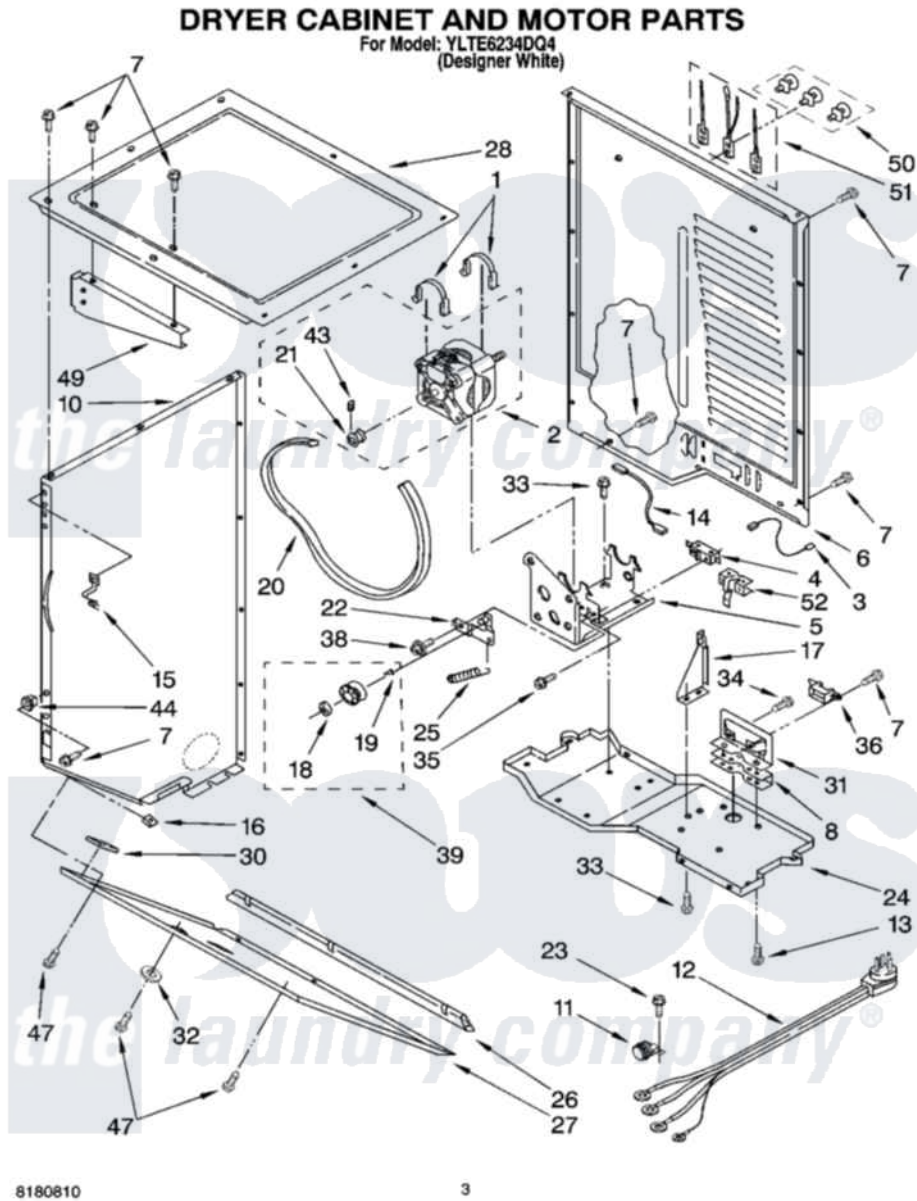

Whirlpool YLTE6234DQ4 03 - DRYER CABINET AND MOTOR PARTS

Whirlpool Residential Whirlpool YLTE6234DQ4 Washer/Dryer Parts Parts Diagram 03 - DRYER CABINET AND MOTOR PARTS

[Click on the part number to view part](#)

Item	Original Part Number	Replaced By	Status	Part Description
1	660658			Clamp, Motor Mounting 343481 685441
2	8538266	279811		Motor-Drve
3	3398948			Wire, Jumper
4	3394881	279782		Switch-Lid
5	3388858			Bracket, Motor
6	3389847	280039		Panel
7	343641	681414		Screw, 10AB X 1/2
8	3393717			Bracket, Spacer
10	3389264			Panel, Side
"	3389256			Panel, Side
11	687000			Strain-Relief
12	3393639		Not Available	Cord, Power Harness (3)
13	3393008	308685		Side Trim)
14	3394081			Wire, Broken Belt Switch
15	3389231			Clip, Front Panel

16	98234		Clip, U-Bend
17	3391639		Bracket, Bulkhead
18	233520		Washer, Thrust
19	690997		Washer, Thrust
20	3387610	661570	Belt
21	3391087	279811	Motor-Drive
22	3389332	3389331	Pulley, Idler
23	8533974	4331106	Screw, No.10-32 X 7/16
24	3390026		Base, Dryer
25	3387374		Spring, Idler
26	3389683		Cove, Transition Panel
27	3389272		Panel, Transition
28	3389537		Top, Dryer
30	3389682		Space-Toe Panel User-Interface
31	3393722		Bracket, Terminal Block
32	3389431		Bumper, Lid Stop
33	3390631		Screw, 10-16 X 3/8
34	3387485	273556	Screw, 10-16 X 5/8
35	98129		Screw, 6-20 X 1 1/16
36	3397659		Block, Terminal
38	3389420		Retainer-Idler 1/4-20 X 1/16
39	3388672	279640	Pulley-Idr
43	3394743	Not Available	Pin, Roll
44	692400		Nut, Push-In
47	693304		Screw And Washer
49	3390722		Shield, Console To Drum
50	279393		Terminal Block Screw Kit
51	279318		Terminal Tinned And Brass Panel
52	8066120		Lever, Door Switch