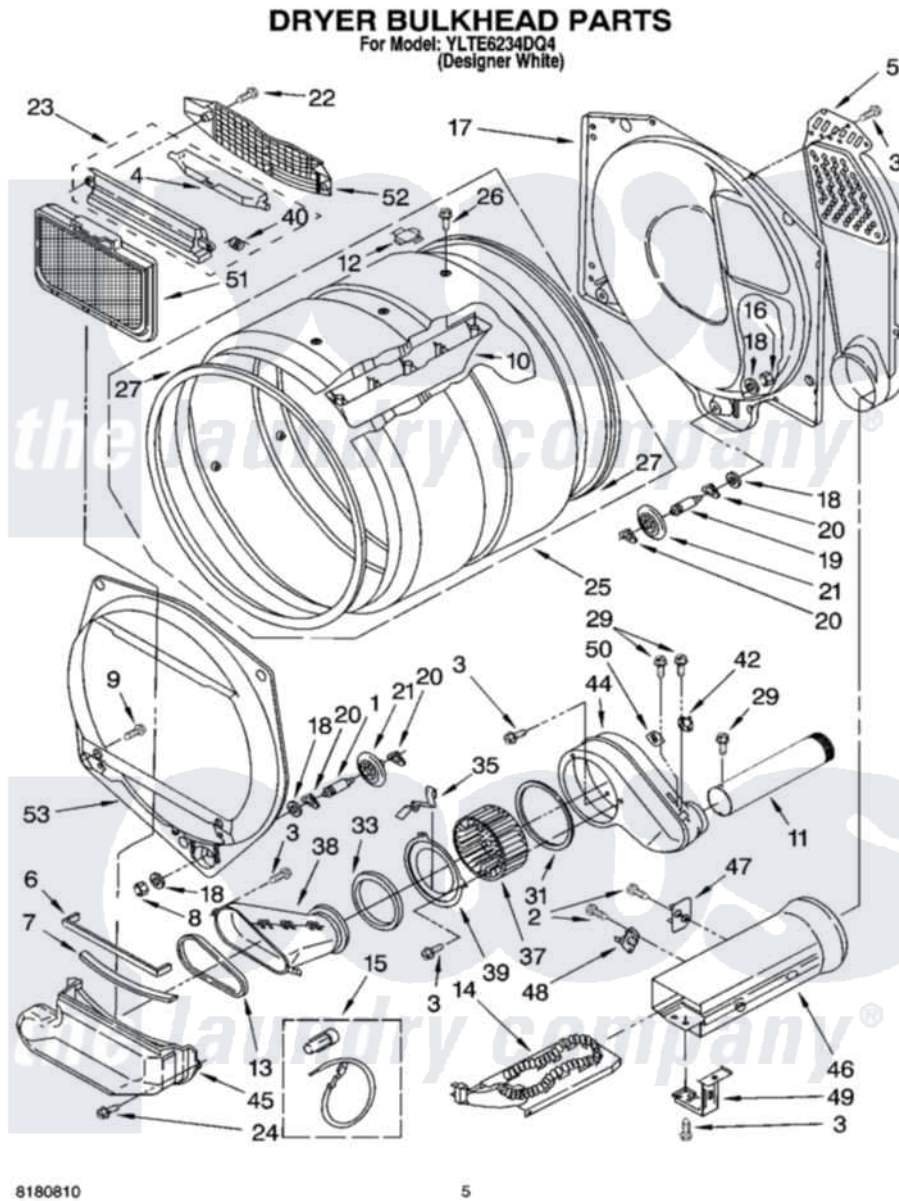

Whirlpool YLTE6234DQ4 04 - DRYER BULKHEAD PARTS

8180810

5

Whirlpool [Residential Whirlpool YLTE6234DQ4 Washer/Dryer Parts](#) Parts Diagram 04 - DRYER BULKHEAD PARTS
 Click on the part number to view part

Item	Original Part Number	Replaced By	Status	Part Description
1	8575324	W10359271		Shaft, Drum Roller Threads
2	90767			Screw, 8A X 3/8 HeX Washer Head Tapping
3	343641	681414		Screw, 10AB X 1/2
4	3394984	8563758		Door, Lint Screen
5	697354	3387911		Duct-Air
6	697813			Seal, Outlet Housing
7	3391906			Seal, Lint Duct
8	3934666	W10080210		Nut, 3/8 X 16
9	695240	488729		Screw
10	3389449	279982		Baffle-Drum
11	8563748	279823		Side Exhaust Extension Kit
12	8066086			Plug, Drum Hole
13	3391685	697770		Seal, Cover Plate Blower Housing
14	3387750		Not Available	Element, Heater
15	279457			Wire Kit, Terminal

16	W10001120	W10080190	Nut, 3/8-16
17	3387809		Bulkhead, Rear
18	3387459	W10080960	Washer, Support
19	8575325	W10359272	Shaft, Roller Drum Threads
20	690997		Washer, Thrust
21	8536973	W10314173	Support
22	3387230		Screw, 10-16 X 13/16
23	3394985	8563755	Housing, Outlet Assembly
24	3390647	488729	Screw
25	3389448		Assembly, Drum
26	97787	W10109200	Screw, Baffle Mounting
27	697694	280114	Seal
29	3390646	W10139210	Screw, 8-18 X 5/16
31	697770		Seal, Cover Plate Blower Housing
33	8566209		Seal, Transition Duct
35	3390935		Clip, Duct Locator
37	697772		Wheel, Blower
38	3389445	279704	Duct-Trans
39	697366	279780	Cover
40	3394986		Spring, Lint Screen Door
42	3387134		Thermostat, Internal-Bias
44	8544363		Housing, Blower
45	3388909	279700	Duct-Lint
46	697715	3392537	Box, Heater
47	3977394	279769	Cutoff-Tml
48	3390291		Thermostat, High Limit 250F
49	3389647		Bracket, Heater Mounting
50	3403607		Thermal Limiter
51	3389644		Screen, Lint
52	8299979		Grill, Outlet Screen Door
53	697557		Bulkhead, Front