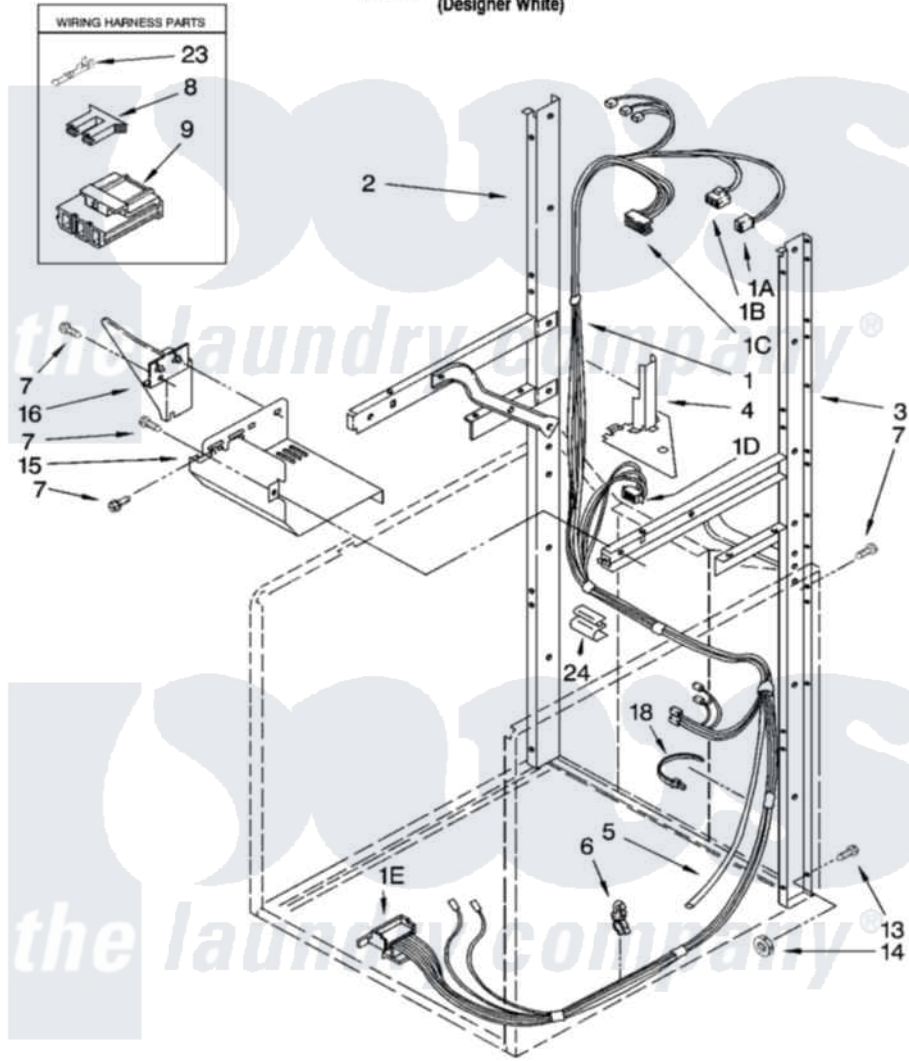

Whirlpool YLTE6234DQ4 05 - DRYER SUPPORT AND WASHER HARNESS PARTS

DRYER SUPPORT AND WASHER HARNESS PARTS

For Model: YLTE6234DQ4
(Designer White)

8180810

7

Whirlpool [Residential Whirlpool YLTE6234DQ4 Washer/Dryer Parts](#) Parts Diagram 05 - DRYER SUPPORT AND WASHER HARNESS PARTS
Click on the part number to view part

Item	Original Part Number	Replaced By	Status	Part Description
1	8299848			Harness - Washer 1a 3350130 Plug, 3 Way 1B 3347243 Connector, 5 Way 1C 352089 Block, Disconnect - Timer 1D 3350211 Receptacle
"	3350130			Plug, Terminal
"	3347243			Block, Disconnect
"	352089			Timer, Block Disconnect
"	3350211		Not Available	Receptacle, 3 Way
"	62505			Block, Disconnect
2	3388851			Channel Assembly
3	3388850			Channel Assembly
4	3390609			Shield, Harness
5	8545438			Hose, Pressure Switch
6	8281256			Clip, Harness
7	343641	681414		Screw, 10AB X 1/2

8	3354925		Block, Connector
9	3360056		Connector
13	3400300	Y015627	Screw- Hex
14	3393930	4342911	Nut
15	3394350		Shield, Front
16	3390336		Shield, Thermostat
18	3391249		Cable Tie, Push Mount
23	94613	596797	Terminal
"	94614		Terminal
24	63523		Harness, Protector