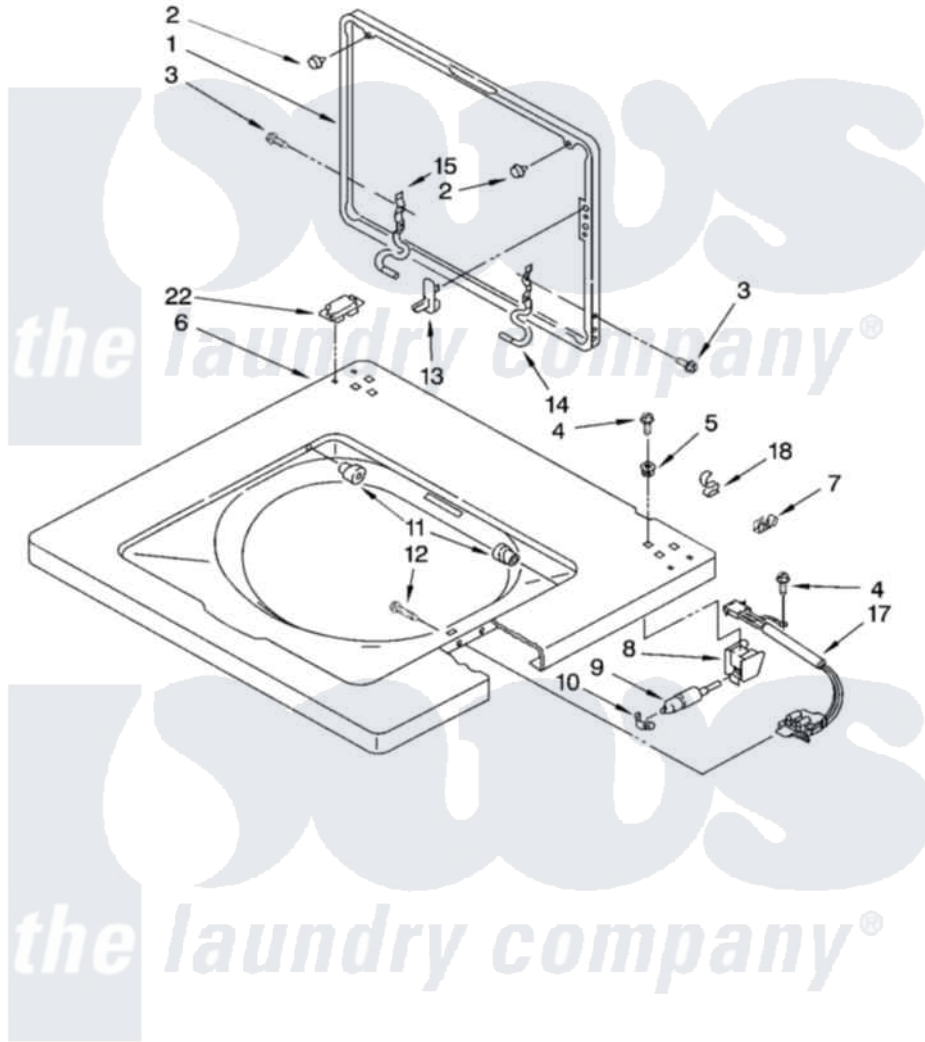

# Whirlpool YLTE6234DQ4 06 - WASHER TOP AND LID PARTS

## WASHER TOP AND LID PARTS

For Model: YLTE6234DQ4  
(Designer White)

8180810

9

Whirlpool [Residential Whirlpool YLTE6234DQ4 Washer/Dryer Parts](#) Parts Diagram 06 - WASHER TOP AND LID PARTS  
Click on the part number to view part

Item	Original Part Number	Replaced By	Status	Part Description
1	3351652	<a href="#">W10193874</a>		Lid
2	<a href="#">9724509</a>			Bumper, Lid
3	3351355	<a href="#">W10119828</a>		Screw, Lid Hinge Mounting
4	343641	<a href="#">681414</a>		Screw, 10AB X 1/2
5	<a href="#">692400</a>			Nut, Push-In
6	<a href="#">3349798</a>			Top, Console
7	357572	<a href="#">W10113937</a>		Clip, Grounding
8	<a href="#">3354020</a>			Bracket, Mounting
9	<a href="#">3350152</a>			Retainer, Lid Assembly
10	<a href="#">3350828</a>			Clip-Cylinder Retainer
11	<a href="#">21258</a>			Bearing, Lid Hinge
12	<a href="#">3356311</a>			Screw And Washer, Lid Switch Shield
13	<a href="#">358684</a>			Strike, Lid Switch
14	<a href="#">3350101</a>			Hinge, RH
15	<a href="#">3350102</a>			Hinge, L.H.
17	<a href="#">3355458</a>			Switch, Lid