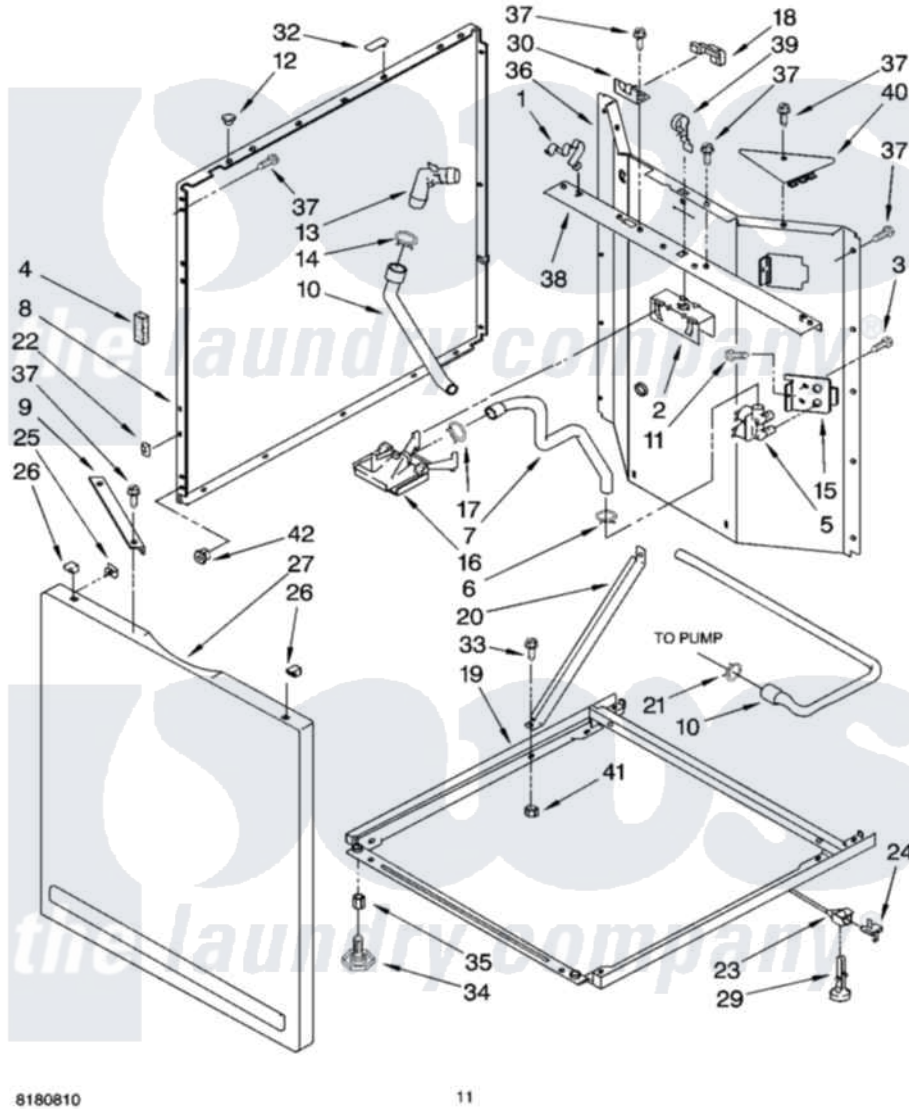

Whirlpool YLTE6234DQ4 07 - WASHER CABINET PARTS

WASHER CABINET PARTS

For Model: YLTE6234DQ4
(Designer White)

8180810

11

Whirlpool Residential Whirlpool YLTE6234DQ4 Washer/Dryer Parts Parts Diagram 07 - WASHER CABINET PARTS
Click on the part number to view part

Item	Original Part Number	Replaced By	Status	Part Description
1	3349770			Clip, Spring Top
2	3349768			Bracket, Vacuum
3	62863	3390631		Screw, 10-16 X 3/8
4	3350013			Foam
5	8546060	3952162		Valve
6	370451	596669		Clamp, Manifold
7	3352236			Hose, Water Inlet
8	3349455			Panel, Side
9	3350745			Brace, Front Panel
10	3353841			Hose, Drain
11	9740848			Screw, Mixing Valve Mounting
12	660975			Plug, Top To Cabinet
13	8557915			Connector, Hose
14	356138			Clamp, Hose
15	3349673			Bracket, Valve
16	387606	3360977		Break-Vac

17	371503	596669	Clamp, Manifold
18	3350145		Shield, Lid Switch
19	3402724		Base, Cabinet
20	3388857		Bracket, Base
21	371507	371502	Clamp, Hose
22	3394083		Clip, Front Panel
23	3349311		Link, Leveling
24	359364		Clip, Leveling Mechanism
25	98234		Clip, U-Bend
26	345670		Lock, Top
27	3349499		Panel, Front
29	358594		Foot, Rear
30	3350144		Bracket, Lid Switch
32	352292		Nut, Push-In
33	3400300	Y015627	Screw- Hex
34	389102	W10001130	Foot, Leveling
35	3400917		Nut, Jam
36	3349493		Panel, Rear
37	343641	681414	Screw, 10AB X 1/2
38	3349697		Rail, Back Top
39	3350135		Spring, Lever Bracket
40	3390608		Shield, Corner Right Rear
41	3393930	4342911	Nut
42	352292		Nut, Push-In