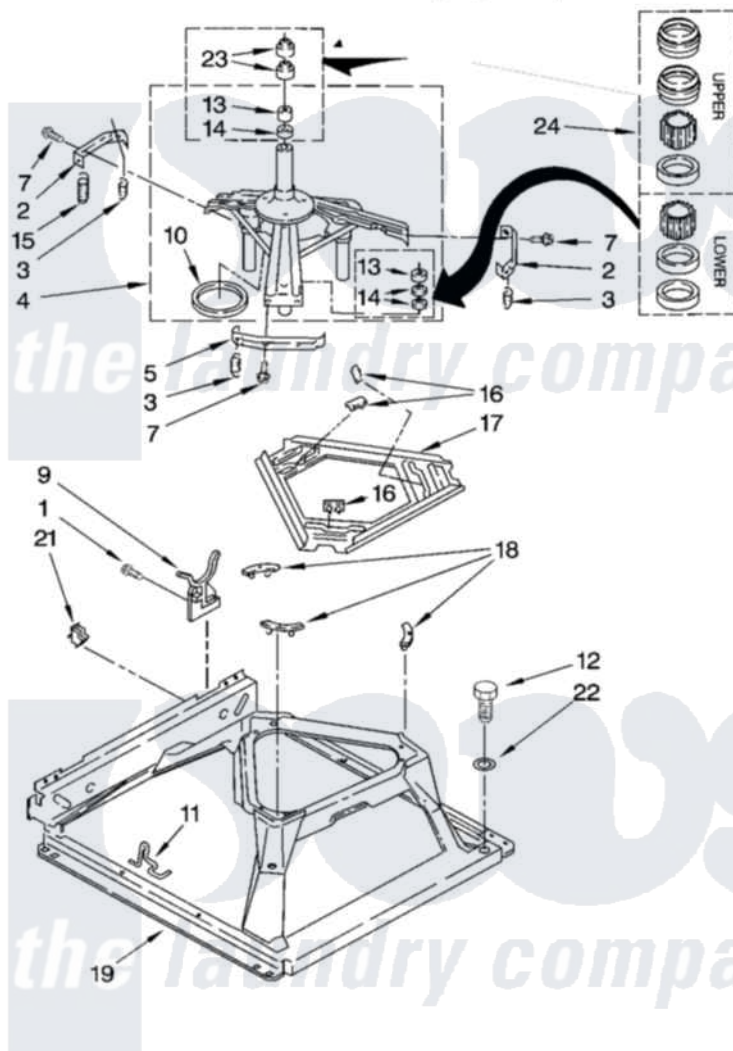

Whirlpool YLTE6234DQ4 09 - MACHINE BASE PARTS

MACHINE BASE PARTS

For Model: YLTE6234DQ4
(Designer White)

14

8190810

Whirlpool Residential Whirlpool YLTE6234DQ4 Washer/Dryer Parts Parts Diagram 09 - MACHINE BASE PARTS

[Click on the part number to view part](#)

Item	Original Part Number	Replaced By	Status	Part Description
1	343641	681414		Screw, 10AB X 1/2
2	64067			Bracket, Spring Outer
3	63907			Spring, Suspension
4	3362087	280184		Support
5	64065			Bracket, Spring Outer
7	3400076			Screw, Bracket Mounting
9	3350506			Retainer, Hose
10	63134			Ring, Sound Deadening
11	63806	W10145155		Retainer, Suspension Spring
12	3400501			Screw, 5/16-18 X 1 3/32
13	3347047	8546455		Bearing, Centerpost
14	357409	359449		Seal, Agitator Shaft
15	388492	W10250667		Spring, Counterweight
16	62568	285219		Pad
17	3946509			Plate, Suspension
18	3363660	285744		Pad

19	3349343		Base Assembly
21	3349749		Restrainer, Base
22	3349340		Washer
23	356934	8577376	Seal, Centerpost
24	285203		Centerpost Bearing Kit