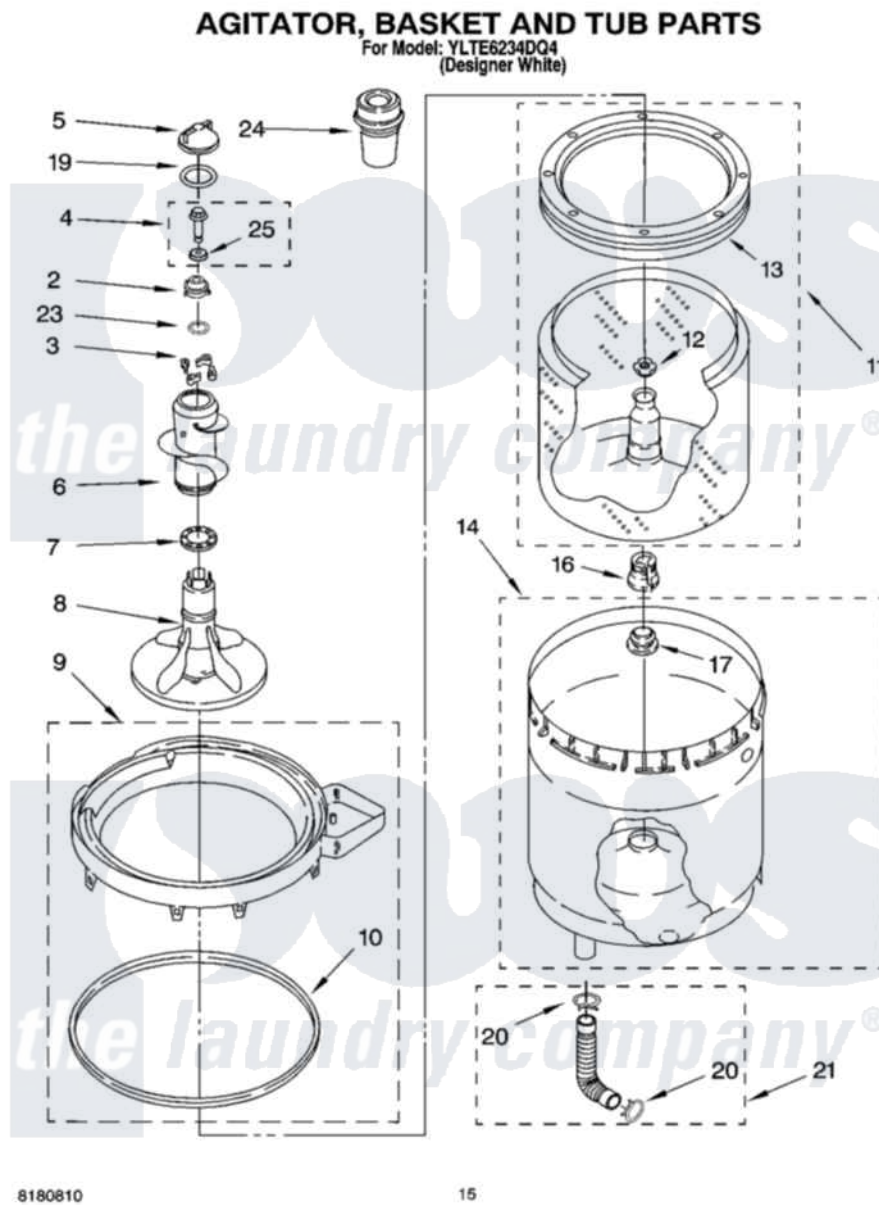

# Whirlpool YLTE6234DQ4 10 - AGITATOR, BASKET AND TUB PARTS

Whirlpool Residential Whirlpool YLTE6234DQ4 Washer/Dryer Parts Parts Diagram 10 - AGITATOR, BASKET AND TUB PARTS

Click on the part number to view part

Item	Original Part Number	Replaced By	Status	Part Description
2	3947410	<a href="#">285751</a>		Dog-Agitator
3	3366877	<a href="#">80040</a>		Dog-Agitator
4	<a href="#">358237</a>			Screw And Washer
5	387094	<a href="#">285550</a>		Cap
6	<a href="#">3349610</a>			Mover, Agitator Clutch
7	3351014	<a href="#">285620</a>		Washer
8	<a href="#">3349578</a>			Agitator
9	8528150	<a href="#">W10445870</a>		Ring-Tub
10	<a href="#">3976308</a>			Gasket, Tub Ring
11	3979385	<a href="#">3352234</a>		Basket And Balance Ring Assembly
12	<a href="#">21366</a>			Nut, Spanner
13	8519788	<a href="#">387240</a>		Ring, Balance
14	<a href="#">3349292</a>			Tub
16	<a href="#">389140</a>			Tub Block, Basket Drive
17	<a href="#">383727</a>			Gasket, Centerpodt

19	3348855	<a href="#">W10072840</a>	Fabric Softener
20	3363366	<a href="#">616099</a>	Clamp
21	3951449	<a href="#">285871</a>	Hose
23	<a href="#">64002</a>		Seal, Agitator
24	<a href="#">3350834</a>		Dispenser,
25	<a href="#">3949550</a>		Washer