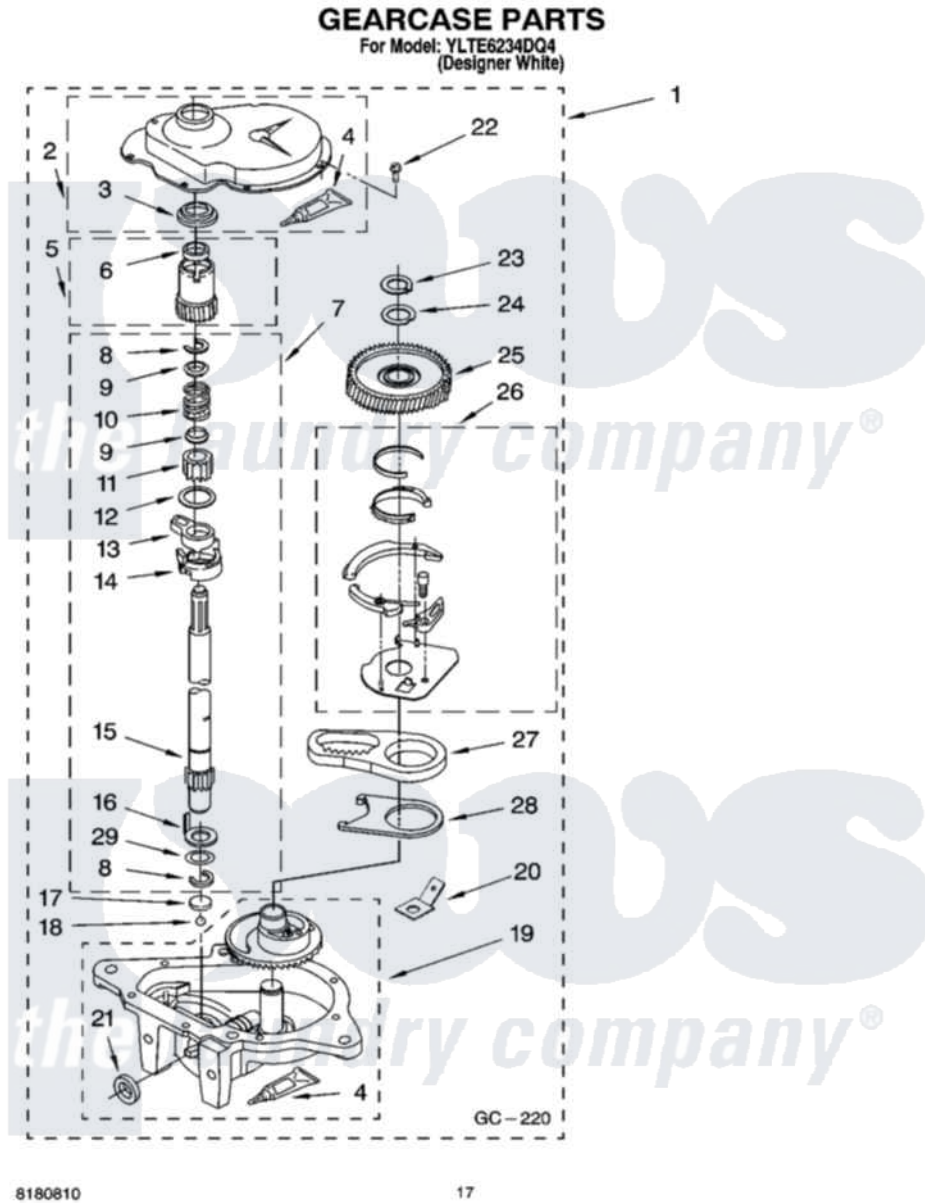

Whirlpool YLTE6234DQ4 11 - GEARCASE PARTS

Whirlpool Residential Whirlpool YLTE6234DQ4 Washer/Dryer Parts Parts Diagram 11 - GEARCASE PARTS
Click on the part number to view part

Item	Original Part Number	Replaced By	Status	Part Description
1	8532118	3360629		Gearcase
2	285202			Cover, Gearcase
3	3349985			Seal, Gearcase Cover
4	285195			Sealer Sealer, Gasket
5	63320	285362		Gear and Pinion
6	356427			Seal, Spin Pinion
7	389387			Shaft, Agitator
8	90369		Not Available	Ring, Retaining (2)
9	62677			Retainer, Spring
10	62676			Spring, Agitator
11	63273	285509		Shaft, Agitator
12	62619			Washer, Agitator Gear
13	62580	285206		Cam-Agitator
14	62581	285206		Cam-Agitator
15	285509			Shaft, Agitator
16	62618			Washer, Cam Thrust

17	16018	285205	Bearing
18	85529	285205	Bearing
19	389230	285515	Gearcase
20	3949116	Not Available	BLOCK TAB, TERMINAL
21	285352		Seal Kit, Thrust Plug
22	3351614		Screw, Gearcase Cover Mounting
23	3362552	285765	Ring-Retrn
24	285735	285766	Washer Kit, Thrust
25	62570	285362	Gear and Pinon
26	388253	999516	Shelf-Glas
27	3349296	8546456	Rack, Connecting
28	62621		Actuator, Shift
29	388815		Washer, Intermediate 1 3976263 Miscellaneous Parts Bag 2 3976300 Washer, Inlet Hose 3 3366913 Clamp, Hose