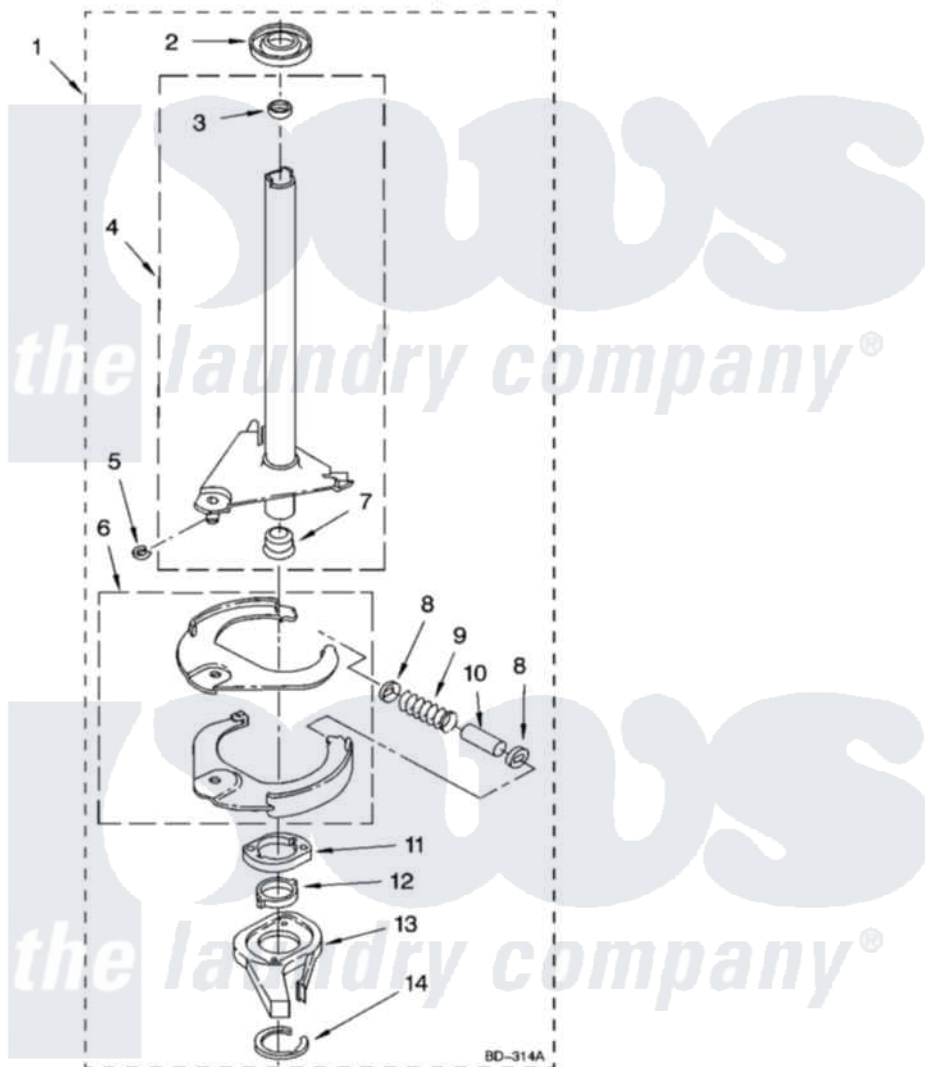

Whirlpool YLTE6234DQ4 12 - BRAKE AND DRIVE TUBE PARTS

BRAKE AND DRIVE TUBE PARTS

For Model: YLTE6234DQ4
(Designer White)

18

8190810

Whirlpool Residential Whirlpool YLTE6234DQ4 Washer/Dryer Parts Diagram 12 - BRAKE AND DRIVE TUBE PARTS

Click on the part number to view part

Item	Original Part Number	Replaced By	Status	Part Description
1	388951	285792		Basketdrive
2	62658			Ring, Thrust
3	356427			Seal, Spin Pinion
4	64027	64208		Tube-Spin
5	64035	W10083190		Ring, Retaining
6	64232	285438		Shoe-Brake
7	62703	8546462		"T" Bearing, Spin Tube
8	3353956	285658		Sleeve
9	62647		Not Available	Spring, Brake
10	3355360	285658		Sleeve
11	661516	8546461		Cam, Brake Release
12	63022			Sleeve, Cam
13	64194	285790		Lining
14	90368	W10083200		Ring, Retaining
"	BLANK		Not Available	Following Parts Not Illustrated
"	285208			Lubricant