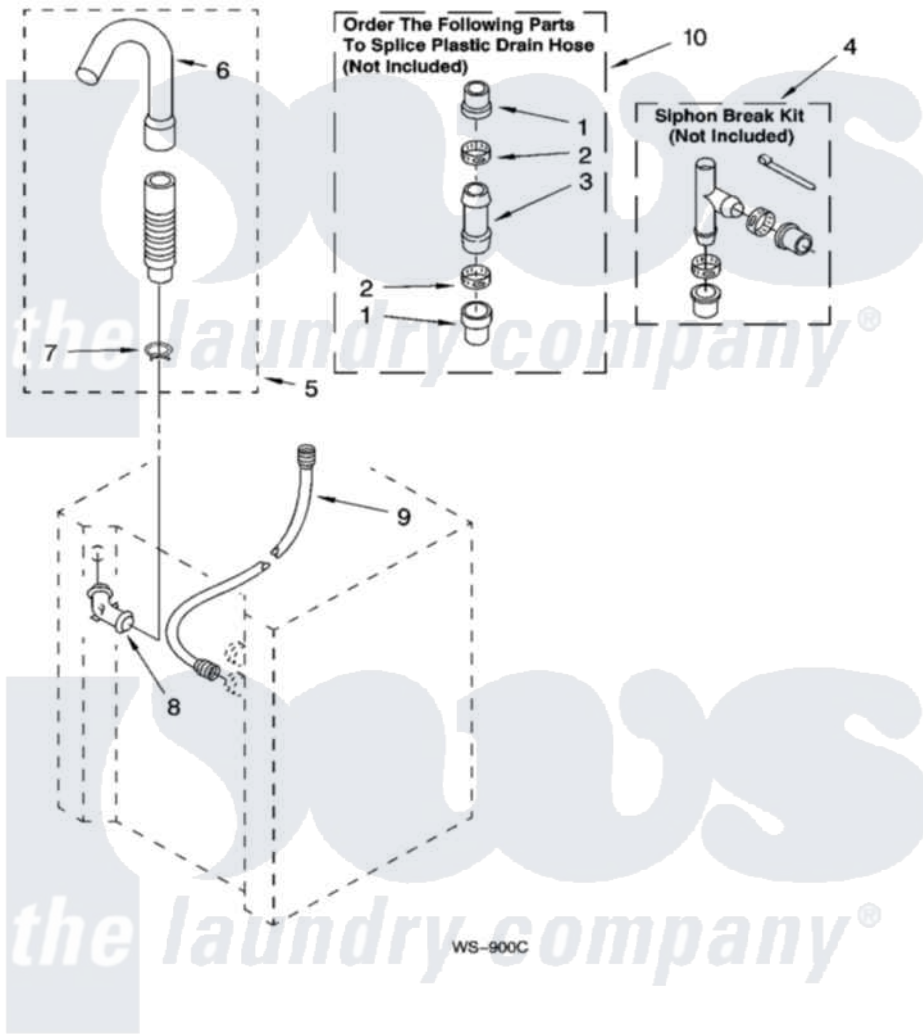

Whirlpool YLTE6234DQ4 13 - WATER SYSTEM PARTS

WATER SYSTEM PARTS

For Model: YLTE6234DQ4
(Designer White)

8180810

19

Whirlpool [Residential Whirlpool YLTE6234DQ4 Washer/Dryer Parts](#) Parts Diagram 13 - WATER SYSTEM PARTS
Click on the part number to view part

Item	Original Part Number	Replaced By	Status	Part Description
1	285321			Water System Parts
2	65349	285655		Clamp, Hose
3	16272			Connector, Straight
4	285320			Water System Parts
5	661575	285664		Hose
"	8066182	W10108350		Hose, Corrugated Plastic Drain
"	661577	285666		Hose
6	3357027			Nozzle, Hose Drain
7	3357331			Clamp, Drain
8	356739	8557915		Connector, Hose
9	3354858	89503		Hose-Inlet
10	285442			Water System Parts