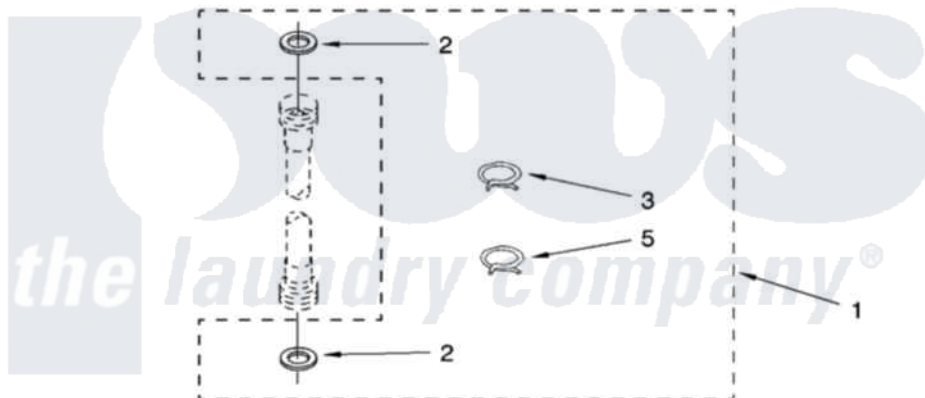

Whirlpool YLTE6234DQ4 14 - MISCELLANEOUS PARTS, OPTIONAL PARTS (NOT INCLUDED)

MISCELLANEOUS PARTS

For Model: YLTE6234DQ4
(Designer White)

Whirlpool [Residential Whirlpool YLTE6234DQ4 Washer/Dryer Parts](#) Parts Diagram 14 - MISCELLANEOUS PARTS, OPTIONAL PARTS (NOT INCLUDED)
Click on the part number to view part

Item	Original Part Number	Replaced By	Status	Part Description
1	3356714	285609		Parts-Misc
2	16123			Washer Inlet-Hose Miscellaneous Parts Must be Ordered Separately.
3	356138			Clamp, Hose
5	3357331			Clamp, Drain
	72017			Paint, Touch-Up
"	350938			Paint, Pressurized Spray B
"	350930			Paint, Pressurized Spray B
"	799344			Paint, Touch-Up)
"	BLANK		Not Available	OIL
"	350572			Oil
"	BLANK		Not Available	LUBRICANT
"	285208			Lubricant
"	BLANK		Not Available	SEALER