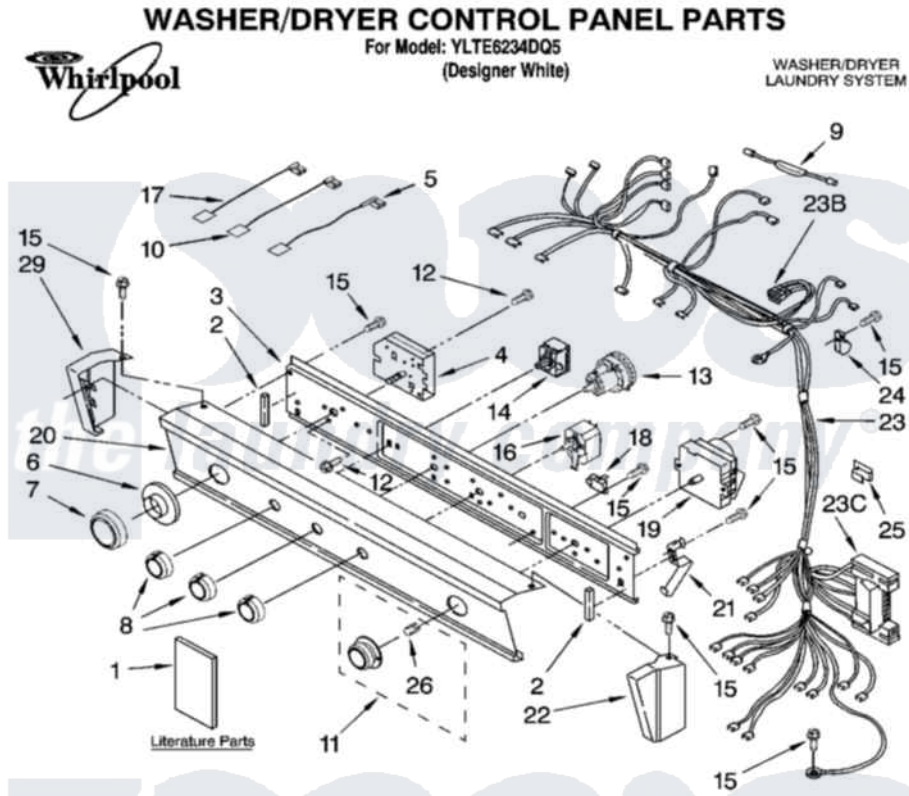

Whirlpool YLTE6234DQ5 01 - WASHER/DRYER CONTROL PANEL PARTS

10-05 Litho in U.S.A.(LT)

1

Part No. 8180930

Whirlpool [Residential Whirlpool YLTE6234DQ5 Washer/Dryer Parts](#) Parts Diagram 01 - WASHER/DRYER CONTROL PANEL PARTS

[Click on the part number to view part](#)

Item	Original Part Number	Replaced By	Status	Part Description
1	8572776		Not Available	Installation Instructions
"	8578180		Not Available	Use & Care Guide
"	8578219		Not Available	Wiring Diagram
"	8542753		Not Available	Sheet, Cycle Feature
2	3390688			Spacer- Foam Pad
3	8528583			Bracket, Control
4	3948357			Timer, Washer
5	3401674			Wire, Jumper
6	3957845			Dial,
7	3957825			Knob, Timer
8	3957796			Knob, Control
9	3401078	279872		Resistor
10	3401684			Jumper, Wire
11	3957750			Knob, Timer
12	3400064			Screw, Timer Mounting
13	8546175	W10311356		Switch-WL

14	3405157		Switch, Temperature
15	90767		Screw, 8A X 3/8 HeX Washer Head Tapping
16	3404233		Switch, Push-To-Start
17	3393810		Jumper Wire
18	694419		Mini-Buzzer
19	3976569		Timer, Dryer
20	3396689		Panel, Control
21	3389453		Bracket, Hinge
22	3389456		End Cap
23	8299834	Not Available	Harness - Dryer
"	2154470		Receptacle,
"	3395683		Receptacle, Multi-Terminal
24	3390604		Clamp, Harness
25	3390422	W10134185	Clip, Harness
26	688805		Clip, Spring Knob
29	3389464		End Cap