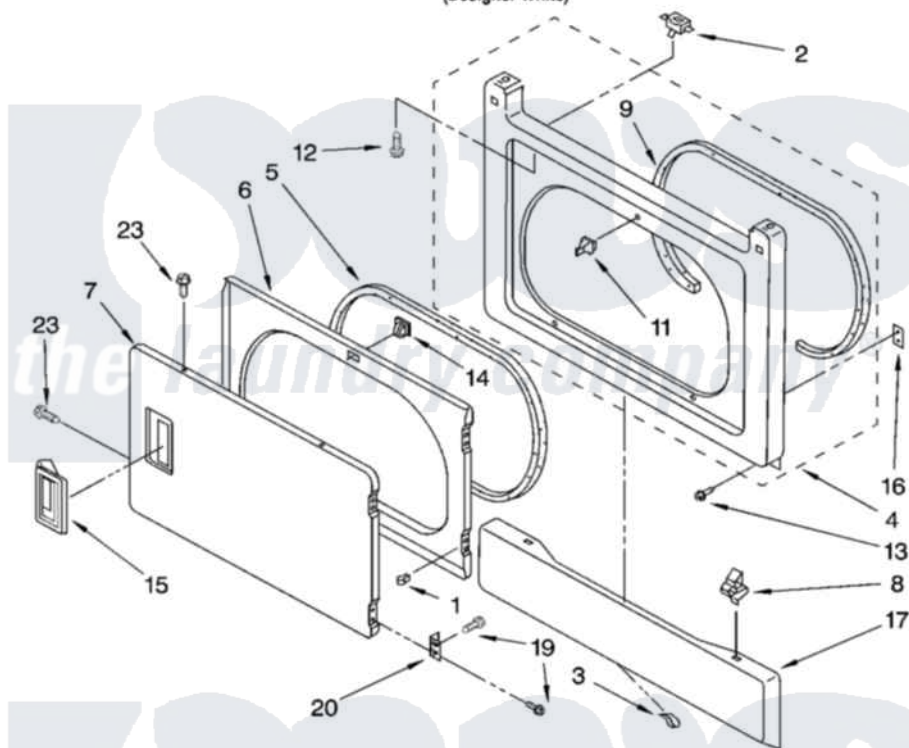

Whirlpool YLTE6234DQ5 02 - DRYER FRONT PANEL AND DOOR PARTS

DRYER FRONT PANEL AND DOOR PARTS

For Model: YLTE6234DQ5
(Designer White)

2

6160930

Whirlpool [Residential Whirlpool YLTE6234DQ5 Washer/Dryer Parts](#) Parts Diagram 02 - DRYER FRONT PANEL AND DOOR PARTS

[Click on the part number to view part](#)

Item	Original Part Number	Replaced By	Status	Part Description
1	3389249			Nut, Inner Door
2	3391901	3391902		Switch, Door
3	98234			Clip, U-Bend
4	3392547	279718		Panel
5	3390735			Seal, Door
6	3392563	280083		Door-Rear
7	3387872			Door, Front
8	3388229			Retainer, Toe Panel
9	3387242			Seal, Front Panel
11	696144	279570		Latch
12	697773	3395530		Screw
13	3357011	308685		Side Trim)
14	3392538	279570		Latch
15	3389522			Handle, Door
16	3390902			Clip, Door Hinge
17	3388958			Panel, Toe

[694091](#)

Trim, Side Right Hand