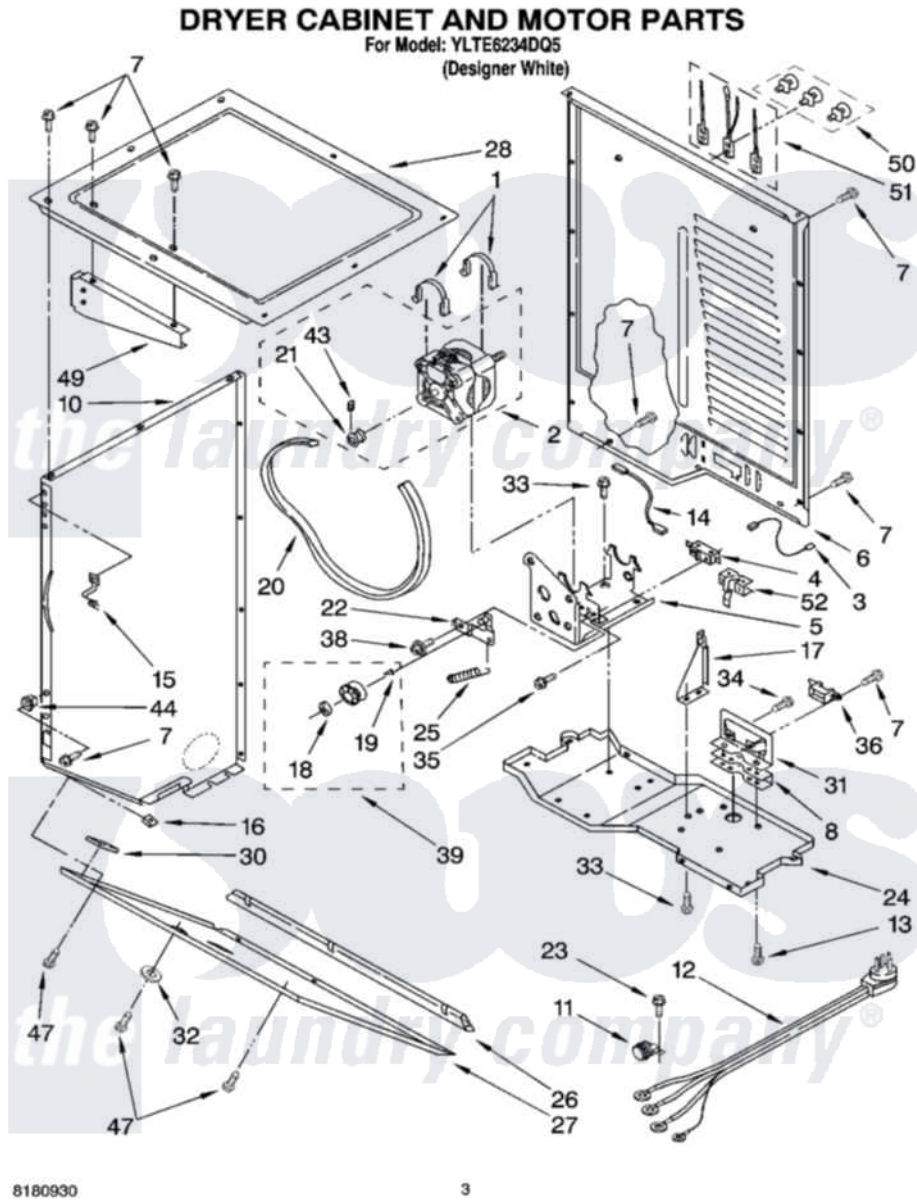

Whirlpool YLTE6234DQ5 03 - DRYER CABINET AND MOTOR PARTS

8180930

3

Whirlpool Residential Whirlpool YLTE6234DQ5 Washer/Dryer Parts Parts Diagram 03 - DRYER CABINET AND MOTOR PARTS

[Click on the part number to view part](#)

Item	Original Part Number	Replaced By	Status	Part Description
1	660658			Clamp, Motor Mounting 343481 685441
2	8538266	279811		Motor-Drve
3	3398948			Wire, Jumper
4	3394881	279782		Switch-Lid
5	3388858			Bracket, Motor
6	3389847	280039		Panel
7	343641	681414		Screw, 10AB X 1/2
8	3393717			Bracket, Spacer
10	3389264			Panel, Side
"	3389256			Panel, Side
11	687000			Strain-Relief
12	3393639		Not Available	Cord, Power Harness (3)
13	3393008	308685		Side Trim)
14	3394081			Wire, Broken Belt Switch
15	3389231			Clip, Front Panel

16	98234		Clip, U-Bend
17	3391639		Bracket, Bulkhead
18	233520		Washer, Thrust
19	690997		Washer, Thrust
20	3387610	661570	Belt
21	3391087	279811	Motor-Drive
22	3389332	3389331	Pulley, Idler
23	8533974	4331106	Screw, No.10-32 X 7/16
24	3390026		Base, Dryer
25	3387374		Spring, Idler
26	3389683		Cove, Transition Panel
27	3389272		Panel, Transition
28	3389537		Top, Dryer
30	3389682		Space-Toe Panel User-Interface
31	3393722		Bracket, Terminal Block
32	3389431		Bumper, Lid Stop
33	3390631		Screw, 10-16 X 3/8
34	3387485	273556	Screw, 10-16 X 5/8
35	98129		Screw, 6-20 X 1 1/16
36	3397659		Block, Terminal
38	3389420		Retainer-Idler 1/4-20 X 1/16
39	3388672	279640	Pulley-Idr
43	3394743	Not Available	Pin, Roll
44	692400		Nut, Push-In
47	693304		Screw And Washer
49	3390722		Shield, Console To Drum
50	279393		Terminal Block Screw Kit
51	279318		Terminal Tinned And Brass Panel
52	8066120		Lever, Door Switch