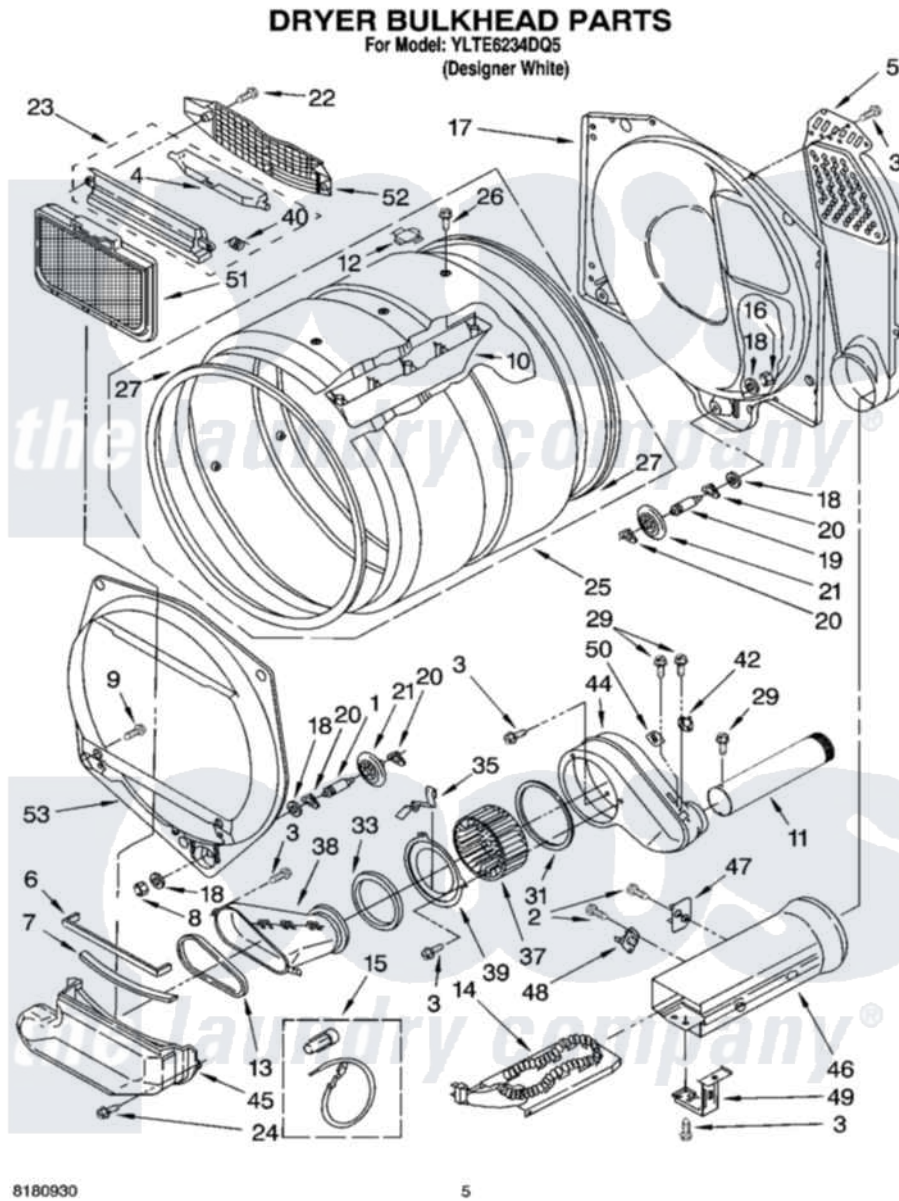

Whirlpool YLTE6234DQ5 04 - DRYER BULKHEAD PARTS

Whirlpool [Residential Whirlpool YLTE6234DQ5 Washer/Dryer Parts](#) Parts Diagram 04 - DRYER BULKHEAD PARTS
[Click on the part number to view part](#)

Item	Original Part Number	Replaced By	Status	Part Description
1	8575324	W10359271		Shaft, Drum Roller Threads
2	90767			Screw, 8A X 3/8 HeX Washer Head Tapping
3	343641	681414		Screw, 10AB X 1/2
4	3394984	8563758		Door, Lint Screen
5	697354	3387911		Duct-Air
6	697813			Seal, Outlet Housing
7	3391906			Seal, Lint Duct
8	3934666	W10080210		Nut, 3/8 X 16
9	695240	488729		Screw
10	3389449	279982		Baffle-Drm
11	8563748	279823		Side Exhaust Extension Kit
12	8066086			Plug, Drum Hole
13	3391685	697770		Seal, Cover Plate Blower Housing
14	8577299			Element, Heater
15	279457			Wire Kit, Terminal

16	W10001120	W10080190	Nut, 3/8-16
17	3387809		Bulkhead, Rear
18	3387459	W10080960	Washer, Support
19	8575325	W10359272	Shaft, Roller Drum Threads
20	690997		Washer, Thrust
21	8536973	W10314173	Support
22	3387230		Screw, 10-16 X 13/16
23	3394985	8563755	Housing, Outlet Assembly
24	3390647	488729	Screw
25	3389448		Assembly, Drum
26	97787	W10109200	Screw, Baffle Mounting
27	697694	280114	Seal
29	3390646	W10139210	Screw, 8-18 X 5/16
31	697770		Seal, Cover Plate Blower Housing
33	8566209		Seal, Transition Duct
35	3390935		Clip, Duct Locator
37	697772		Wheel, Blower
38	3389445	279704	Duct-Trans
39	697366	279780	Cover
40	3394986		Spring, Lint Screen Door
42	3387134		Thermostat, Internal-Bias
44	8544363		Housing, Blower
45	3388909	279700	Duct-Lint
46	697715	3392537	Box, Heater
47	3977394	279769	Cutoff-Tml
48	3390291		Thermostat, High Limit 250F
49	3389647		Bracket, Heater Mounting
50	3403607		Thermal Limiter
51	3389644		Screen, Lint
52	8299979		Grill, Outlet Screen Door
53	697557		Bulkhead, Front