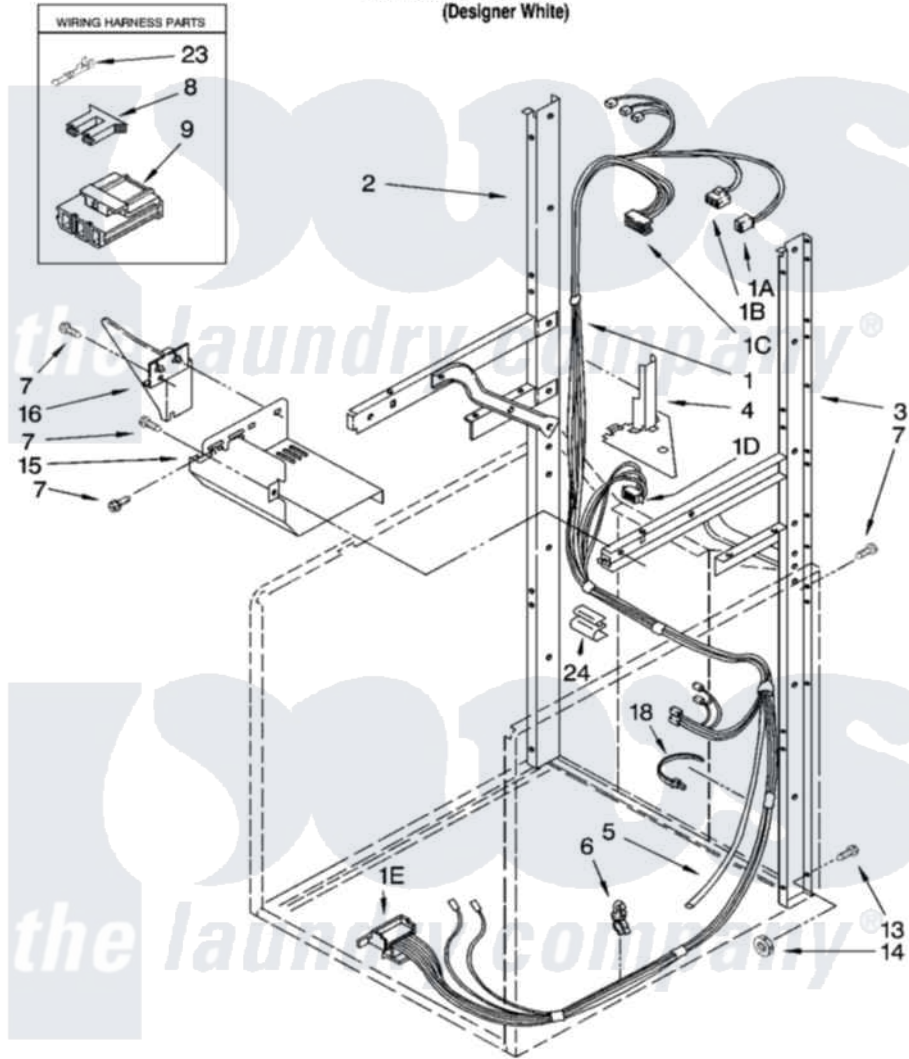

# Whirlpool YLTE6234DQ5 05 - DRYER SUPPORT AND WASHER HARNESS PARTS

## DRYER SUPPORT AND WASHER HARNESS PARTS

For Model: YLTE6234DQ5  
(Designer White)

8180930

7

Whirlpool [Residential Whirlpool YLTE6234DQ5 Washer/Dryer Parts](#) Parts Diagram 05 - DRYER SUPPORT AND WASHER HARNESS PARTS  
Click on the part number to view part

Item	Original Part Number	Replaced By	Status	Part Description
1	<a href="#">8299848</a>			Harness - Washer 1a 3350130 Plug, 3 Way 1B 3347243 Connector, 5 Way 1C 352089 Block, Disconnect - Timer 1D 3350211 Receptacle
"	<a href="#">3350130</a>			Plug, Terminal
"	<a href="#">3347243</a>			Block, Disconnect
"	<a href="#">352089</a>			Timer, Block Disconnect
"	3350211		Not Available	Receptacle, 3 Way
"	<a href="#">62505</a>			Block, Disconnect
2	<a href="#">3388851</a>			Channel Assembly
3	<a href="#">3388850</a>			Channel Assembly
4	<a href="#">3390609</a>			Shield, Harness
5	<a href="#">8545438</a>			Hose, Pressure Switch
6	<a href="#">8281256</a>			Clip, Harness
7	343641	<a href="#">681414</a>		Screw, 10AB X 1/2

8	<a href="#">3354925</a>		Block, Connector
9	<a href="#">3360056</a>		Connector
13	3400300	<a href="#">Y015627</a>	Screw- Hex
14	3393930	<a href="#">4342911</a>	Nut
15	<a href="#">3394350</a>		Shield, Front
16	<a href="#">3390336</a>		Shield, Thermostat
18	<a href="#">3391249</a>		Cable Tie, Push Mount
23	<a href="#">94614</a>		Terminal
24	<a href="#">63523</a>		Harness, Protector