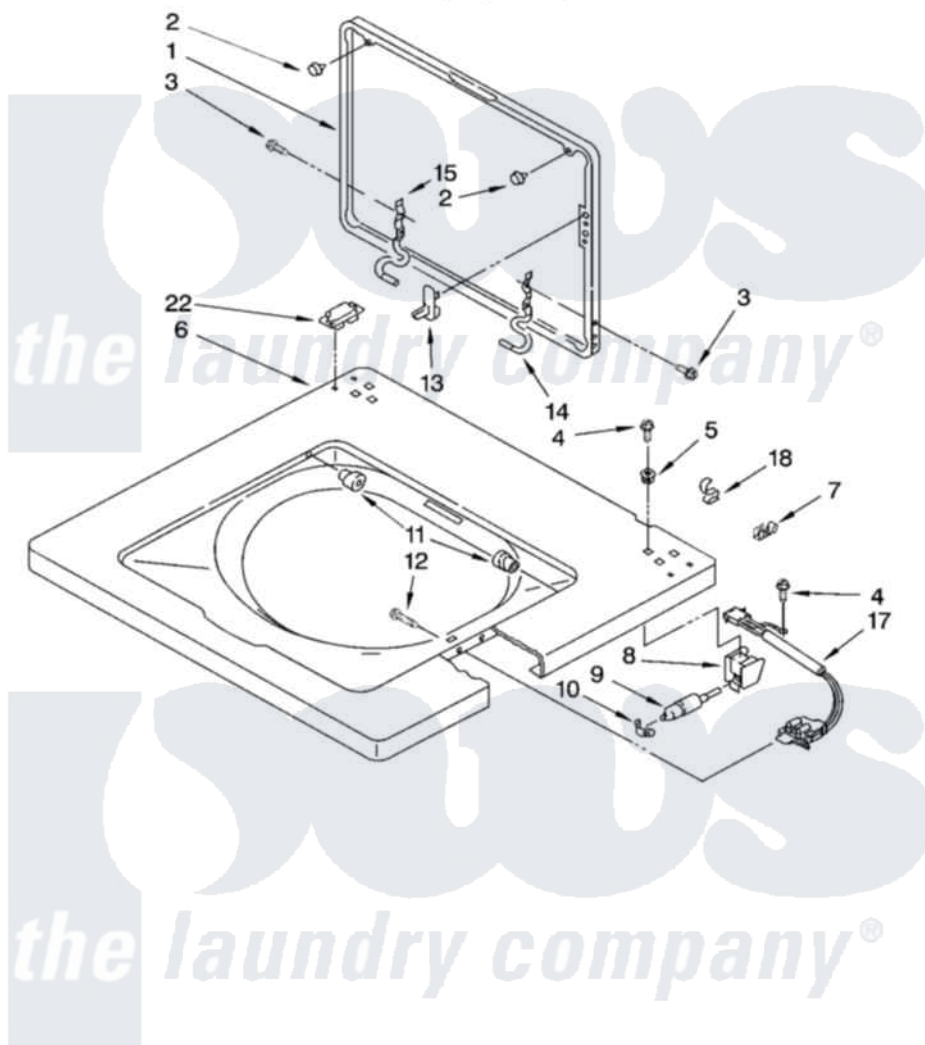

Whirlpool YLTE6234DQ5 06 - WASHER TOP AND LID PARTS

WASHER TOP AND LID PARTS

For Model: YLTE6234DQ5
(Designer White)

8180930

9

Whirlpool [Residential Whirlpool YLTE6234DQ5 Washer/Dryer Parts](#) Parts Diagram 06 - WASHER TOP AND LID PARTS
Click on the part number to view part

Item	Original Part Number	Replaced By	Status	Part Description
1	3351652	W10193874		Lid
2	9724509			Bumper, Lid
3	3351355	W10119828		Screw, Lid Hinge Mounting
4	343641	681414		Screw, 10AB X 1/2
5	692400			Nut, Push-In
6	3349798			Top, Console
7	357572	W10113937		Clip, Grounding
8	3354020			Bracket, Mounting
9	3350152			Retainer, Lid Assembly
10	3350828			Clip-Cylinder Retainer
11	21258			Bearing, Lid Hinge
12	3356311			Screw And Washer, Lid Switch Shield
13	358684			Strike, Lid Switch
14	3350101			Hinge, RH
15	3350102			Hinge, L.H.
17	3355458			Switch, Lid