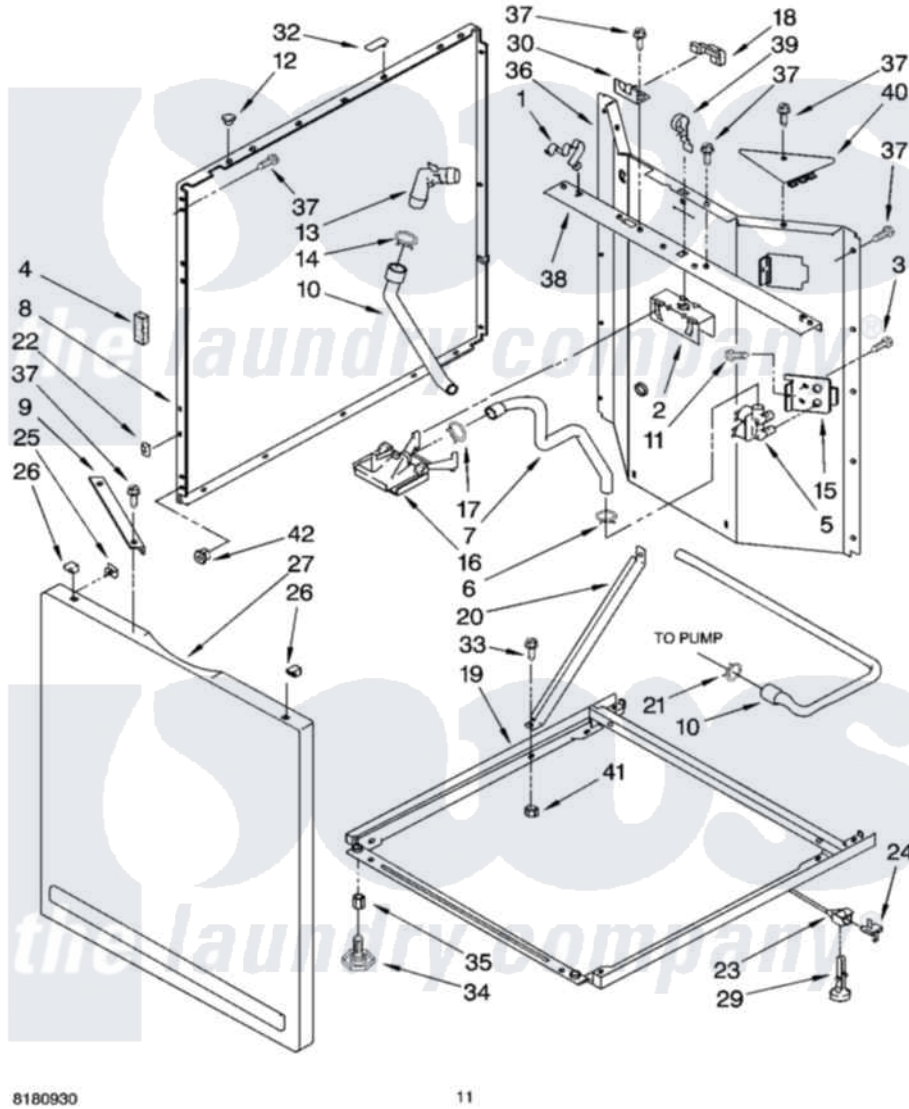

Whirlpool YLTE6234DQ5 07 - WASHER CABINET PARTS

WASHER CABINET PARTS

For Model: YLTE6234DQ5
(Designer White)

8180930

11

Whirlpool Residential Whirlpool YLTE6234DQ5 Washer/Dryer Parts Parts Diagram 07 - WASHER CABINET PARTS
Click on the part number to view part

Item	Original Part Number	Replaced By	Status	Part Description
1	3349770			Clip, Spring Top
2	3349768			Bracket, Vacuum
3	62863	3390631		Screw, 10-16 X 3/8
4	3350013			Foam
5	8546060	3952162		Valve
6	370451	596669		Clamp, Manifold
7	3352236			Hose, Water Inlet
8	3349455			Panel, Side
9	3350745			Brace, Front Panel
10	3353841			Hose, Drain
11	9740848			Screw, Mixing Valve Mounting
12	660975			Plug, Top To Cabinet
13	8557915			Connector, Hose
14	356138			Clamp, Hose
15	3349673			Bracket, Valve
16	387606	3360977		Break-Vac

17	371503	596669	Clamp, Manifold
18	3350145		Shield, Lid Switch
19	3402724		Base, Cabinet
20	3388857		Bracket, Base
21	371507	371502	Clamp, Hose
22	3394083		Clip, Front Panel
23	3349311		Link, Leveling
24	359364		Clip, Leveling Mechanism
25	98234		Clip, U-Bend
26	345670		Lock, Top
27	3349499		Panel, Front
29	358594		Foot, Rear
30	3350144		Bracket, Lid Switch
32	352292		Nut, Push-In
33	3400300	Y015627	Screw- Hex
34	389102	W10001130	Foot, Leveling
35	3400917		Nut, Jam
36	3349493		Panel, Rear
37	343641	681414	Screw, 10AB X 1/2
38	3349697		Rail, Back Top
39	3350135		Spring, Lever Bracket
40	3390608		Shield, Corner Right Rear
41	3393930	4342911	Nut
42	352292		Nut, Push-In