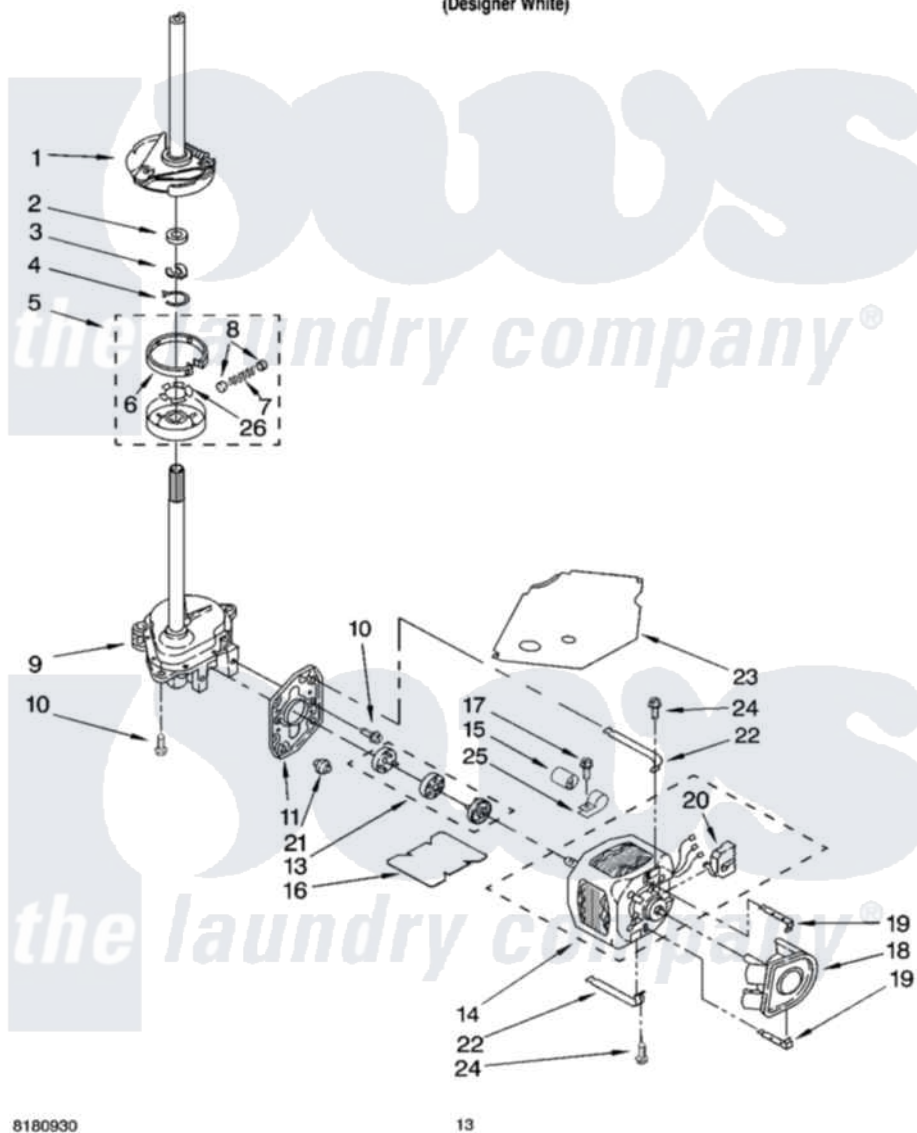

Whirlpool YLTE6234DQ5 08 - BRAKE, CLUTCH, GEARCASE, MOTOR AND PUMP PARTS

BRAKE, CLUTCH, GEARCASE, MOTOR AND PUMP PARTS

For Model: YLTE6234DQ5
(Designer White)

8180930

13

Whirlpool [Residential Whirlpool YLTE6234DQ5 Washer/Dryer Parts](#) Parts Diagram 08 - BRAKE, CLUTCH, GEARCASE, MOTOR AND PUMP PARTS
Click on the part number to view part

Item	Original Part Number	Replaced By	Status	Part Description
1	388951	285792		Basketdrive
2	63292			Washer, Spin Tube Thrust
3	62697	W10080230		Ring, Spin Tube Support
4	63283	285353		Ring
5	3951311	285785		Clutch
6	3951308	285790		Lining
7	3946792			Spring And Damper Assembly
8	62646			Cap, Clutch Spring
9	8532118	3360629		Gearcase
10	3357334	3400516		Screw Anti-Rattle
11	62611			Plate, Motor Mount To Gearcase
13	3364003	285753A		Coupling
14	661600			Motor, Main Drive
15	661606	8572717		Capacitor, Motor Start

16	8316060		Shield, Tub To Motor
17	62863	3390631	Screw, 10-16 X 3/8
18	3363892		Pump, Complete
19	8546127		Retainer, Pump
20	62850	8529896	Switch, Main Drive Motor
21	62691		Grommet, Motor
22	3349637	W10086010	Retainer, Motor
23	3362089		Shield, Tub To Motor
24	3387485	273556	Screw, 10-16 X 5/8
25	357030		Clamp, Capacitor
26	3355454		Clip, Main Drive