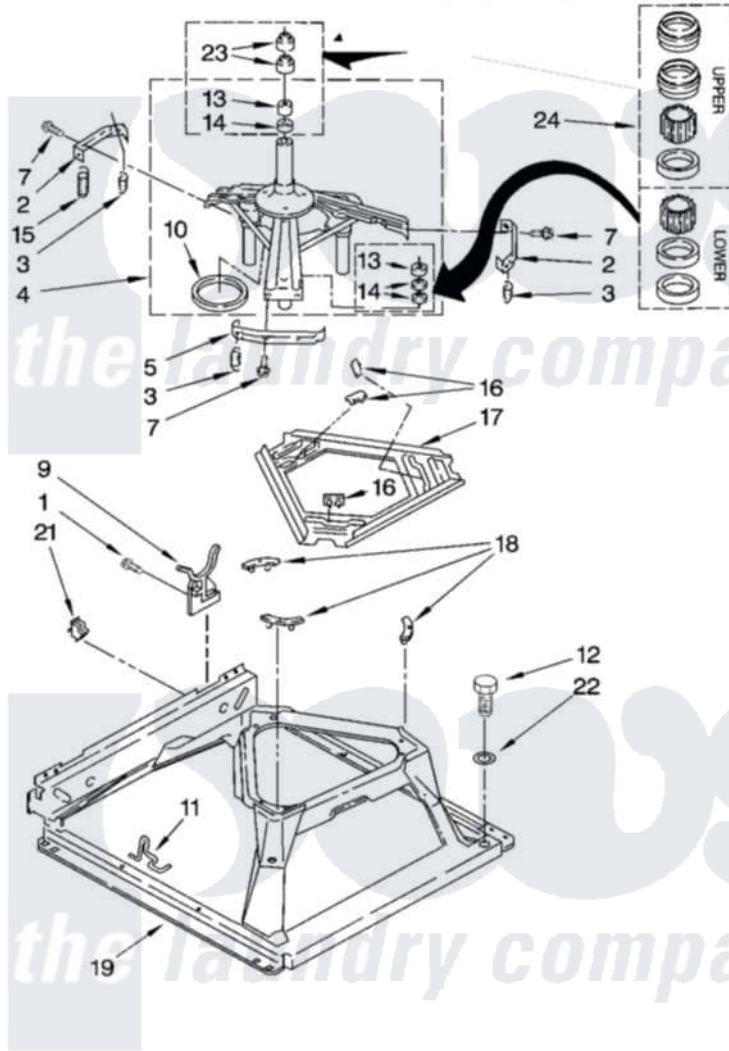

# Whirlpool YLTE6234DQ5 09 - MACHINE BASE PARTS

## MACHINE BASE PARTS

For Model: YLTE6234DQ5  
(Designer White)

14

8180930

Whirlpool Residential Whirlpool YLTE6234DQ5 Washer/Dryer Parts Parts Diagram 09 - MACHINE BASE PARTS  
Click on the part number to view part

Item	Original Part Number	Replaced By	Status	Part Description
1	343641	<a href="#">681414</a>		Screw, 10AB X 1/2
2	<a href="#">64067</a>			Bracket, Spring Outer
3	<a href="#">63907</a>			Spring, Suspension
4	8575214	<a href="#">280184</a>		Support
5	<a href="#">64065</a>			Bracket, Spring Outer
7	<a href="#">3400076</a>			Screw, Bracket Mounting
9	<a href="#">3350506</a>			Retainer, Hose
10	<a href="#">63134</a>			Ring, Sound Deadening
11	63806	<a href="#">W10145155</a>		Retainer, Suspension Spring
12	<a href="#">3400501</a>			Screw, 5/16-18 X 1 3/32
13	3347047	<a href="#">8546455</a>		Bearing, Centerpost
14	357409	<a href="#">359449</a>		Seal, Agitator Shaft
15	388492	<a href="#">W10250667</a>		Spring, Counterweight
16	62568	<a href="#">285219</a>		Pad
17	<a href="#">3946509</a>			Plate, Suspension
18	3363660	<a href="#">285744</a>		Pad

19	<a href="#">3349343</a>		Base Assembly
21	<a href="#">3349749</a>		Restrainer, Base
22	<a href="#">3349340</a>		Washer
23	356934	<a href="#">8577376</a>	Seal, Centerpost
24	<a href="#">285203</a>		Centerpost Bearing Kit