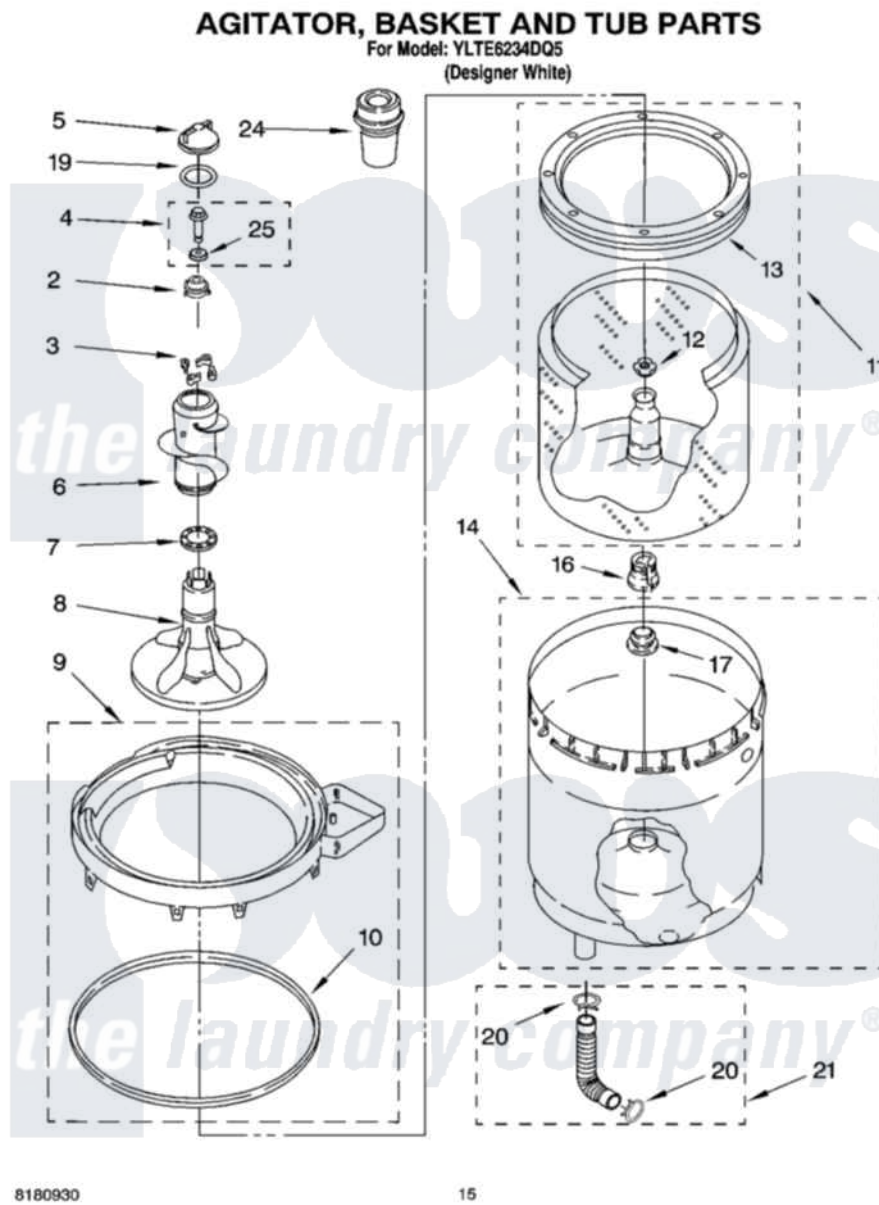

# Whirlpool YLTE6234DQ5 10 - AGITATOR, BASKET AND TUB PARTS

Whirlpool Residential Whirlpool YLTE6234DQ5 Washer/Dryer Parts Parts Diagram 10 - AGITATOR, BASKET AND TUB PARTS

Click on the part number to view part

Item	Original Part Number	Replaced By	Status	Part Description
2	3947410	<a href="#">285751</a>		Dog-Agitator
3	3366877	<a href="#">80040</a>		Dog-Agitator
4	<a href="#">358237</a>			Screw And Washer
5	387094	<a href="#">285550</a>		Cap
6	<a href="#">3349610</a>			Mover, Agitator Clutch
7	3351014	<a href="#">285620</a>		Washer
8	<a href="#">3349578</a>			Agitator
9	8528150	<a href="#">W10445870</a>		Ring-Tub
10	<a href="#">3976308</a>			Gasket, Tub Ring
11	3979385	<a href="#">3352234</a>		Basket And Balance Ring Assembly
12	<a href="#">21366</a>			Nut, Spanner
13	8519788	<a href="#">387240</a>		Ring, Balance
14	<a href="#">3349292</a>			Tub
16	<a href="#">389140</a>			Tub Block, Basket Drive
17	<a href="#">383727</a>			Gasket, Centerpodt

19	3348855	<a href="#">W10072840</a>	Fabric Softener
20	3363366	<a href="#">616099</a>	Clamp
21	3951449	<a href="#">285871</a>	Hose
24	<a href="#">3350834</a>		Dispenser,
25	<a href="#">3949550</a>		Washer