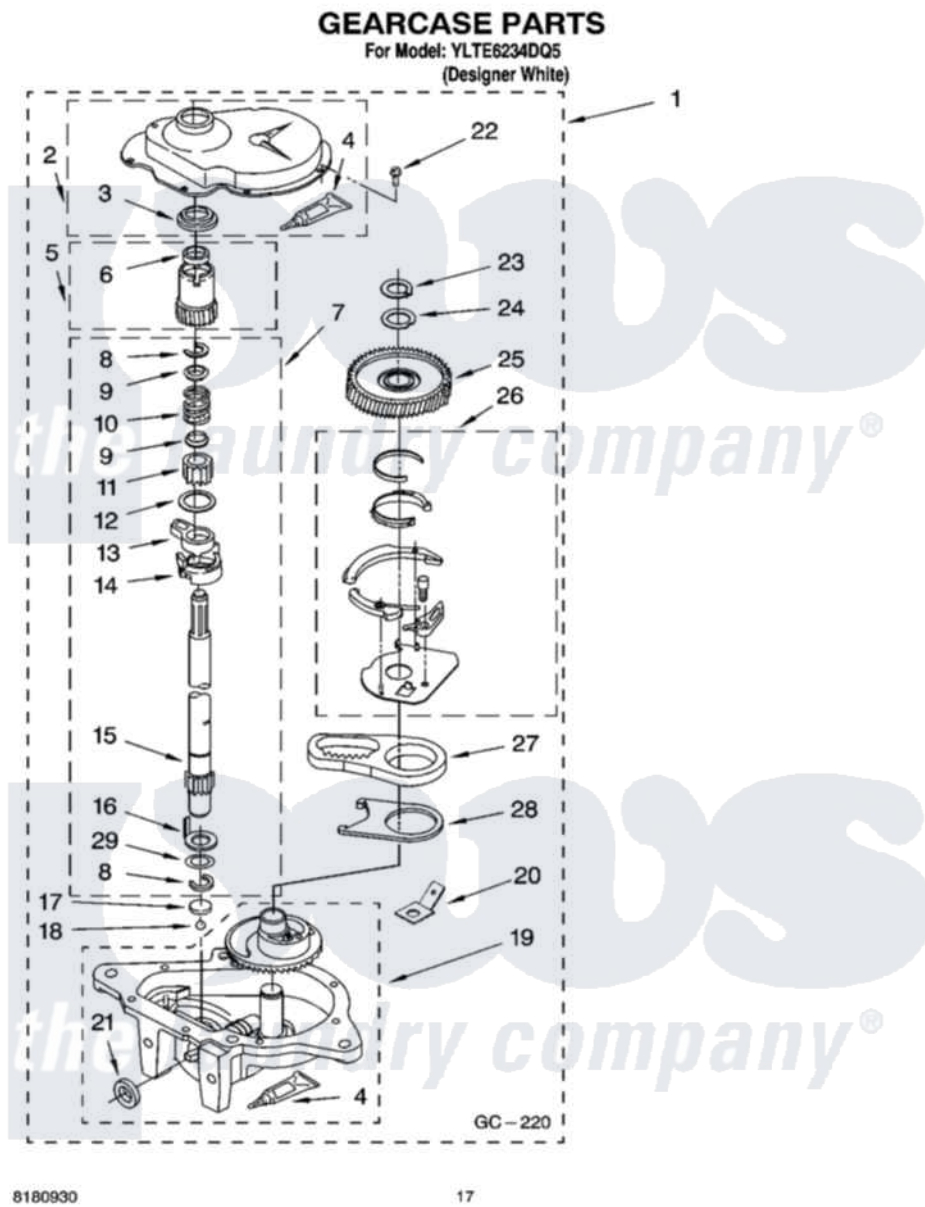

Whirlpool YLTE6234DQ5 11 - GEARCASE PARTS

Whirlpool Residential Whirlpool YLTE6234DQ5 Washer/Dryer Parts Parts Diagram 11 - GEARCASE PARTS
Click on the part number to view part

Item	Original Part Number	Replaced By	Status	Part Description
1	8532118	3360629		Gearcase
2	285202			Cover, Gearcase
3	3349985			Seal, Gearcase Cover
4	285195			Sealer Sealer, Gasket
5	63320	285362		Gear and Pinion
6	356427			Seal, Spin Pinion
7	389387			Shaft, Agitator
8	90369		Not Available	Ring, Retaining (2)
9	62677			Retainer, Spring
10	62676			Spring, Agitator
11	63273	285509		Shaft, Agitator
12	62619			Washer, Agitator Gear
13	62580	285206		Cam-Agitator
14	62581	285206		Cam-Agitator
15	285509			Shaft, Agitator
16	62618			Washer, Cam Thrust

17	16018	285205	Bearing
18	85529	285205	Bearing
19	389230	285515	Gearcase
20	3949116	Not Available	BLOCK TAB, TERMINAL
21	285352		Seal Kit, Thrust Plug
22	3351614		Screw, Gearcase Cover Mounting
23	3362552	285765	Ring-Retrn
24	285735	285766	Washer Kit, Thrust
25	62570	285362	Gear and Pinon
26	388253	999516	Shelf-Glas
27	3349296	8546456	Rack, Connecting
28	62621		Actuator, Shift
29	388815		Washer, Intermediate 1 3976263 Miscellaneous Parts Bag 2 3976300 Washer, Inlet Hose 3 3366913 Clamp, Hose