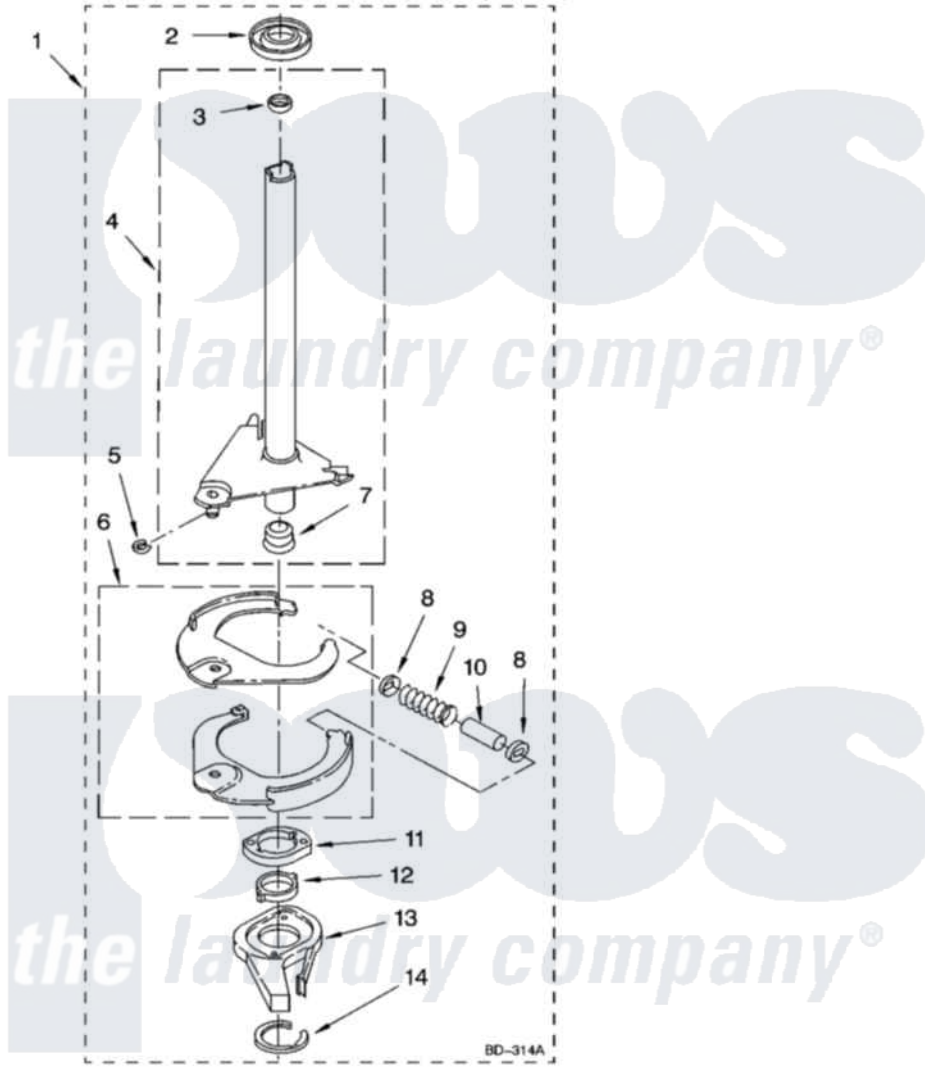

Whirlpool YLTE6234DQ5 12 - BRAKE AND DRIVE TUBE PARTS

BRAKE AND DRIVE TUBE PARTS

For Model: YLTE6234DQ5
(Designer White)

18

8180930

Whirlpool Residential Whirlpool YLTE6234DQ5 Washer/Dryer Parts Diagram 12 - BRAKE AND DRIVE TUBE PARTS

Click on the part number to view part

Item	Original Part Number	Replaced By	Status	Part Description
1	388951	285792		Basketdrive
2	62658			Ring, Thrust
3	356427			Seal, Spin Pinion
4	64027	64208		Tube-Spin
5	64035	W10083190		Ring, Retaining
6	64232	285438		Shoe-Brake
7	62703	8546462		"T" Bearing, Spin Tube
8	3353956	285658		Sleeve
9	62647		Not Available	Spring, Brake
10	3355360	285658		Sleeve
11	661516	8546461		Cam, Brake Release
12	63022			Sleeve, Cam
13	64194	285790		Lining
14	90368	W10083200		Ring, Retaining
"	BLANK		Not Available	Following Parts Not Illustrated
"	285208			Lubricant