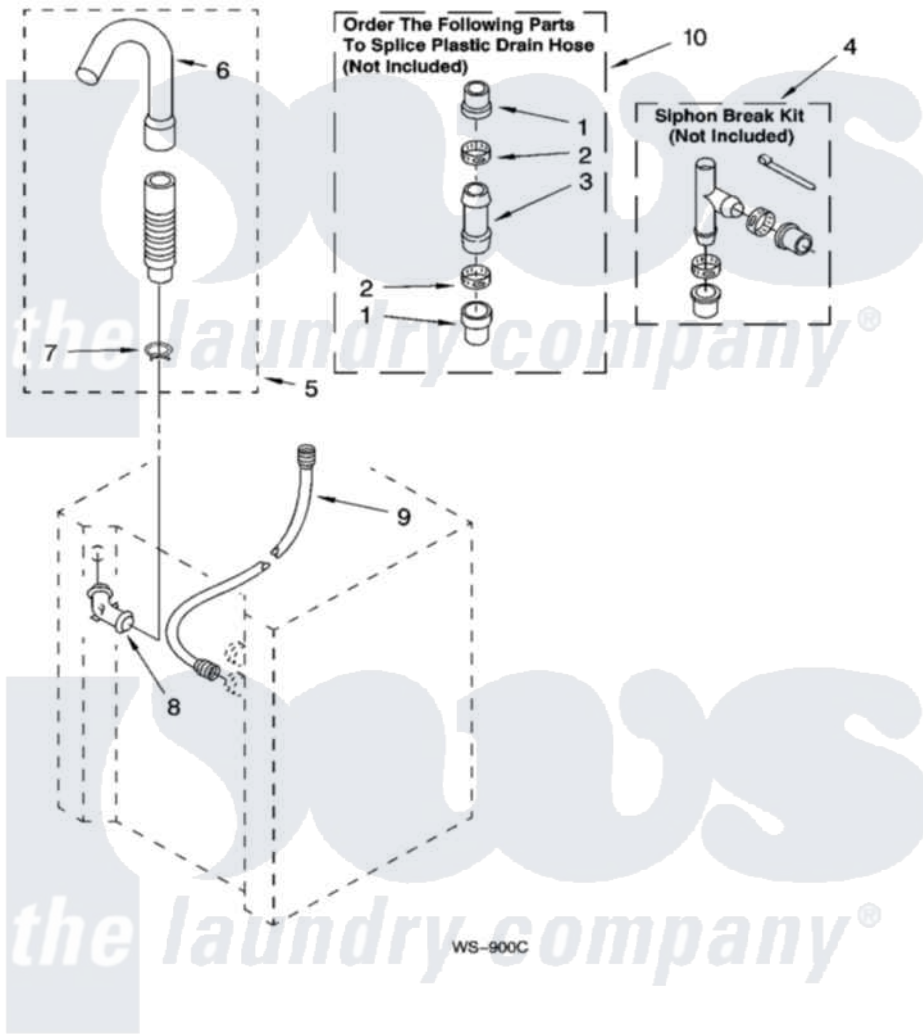

Whirlpool YLTE6234DQ5 13 - WATER SYSTEM PARTS

WATER SYSTEM PARTS

For Model: YLTE6234DQ5
(Designer White)

8180930

19

Whirlpool [Residential Whirlpool YLTE6234DQ5 Washer/Dryer Parts](#) Parts Diagram 13 - WATER SYSTEM PARTS
Click on the part number to view part

Item	Original Part Number	Replaced By	Status	Part Description
1	285321			Water System Parts
2	65349	285655		Clamp, Hose
3	16272			Connector, Straight
4	285320			Water System Parts
5	661575	285664		Hose
"	8066182	W10108350		Hose, Corrugated Plastic Drain
"	661577	285666		Hose
6	3357027			Nozzle, Hose Drain
7	3357331			Clamp, Drain
8	356739	8557915		Connector, Hose
9	3354858	89503		Hose-Inlet
10	285442			Water System Parts
"	BLANK		Not Available	WS-900C