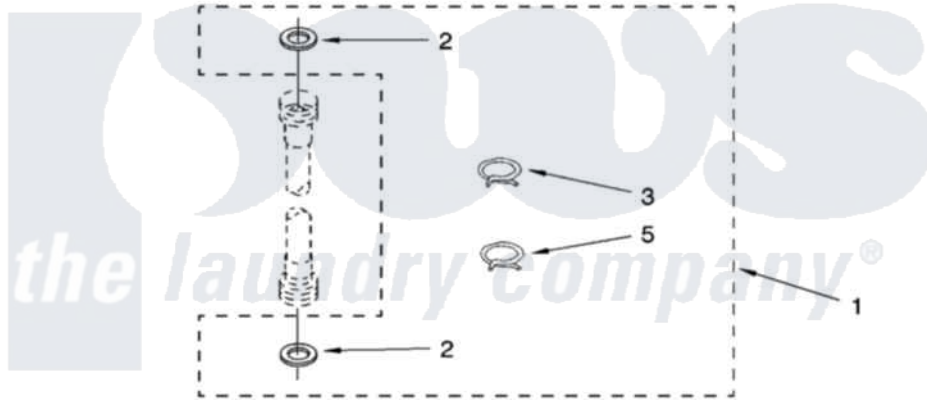

Whirlpool YLTE6234DQ5 14 - MISCELLANEOUS PARTS, OPTIONAL PARTS (NOT INCLUDED)

MISCELLANEOUS PARTS

For Model: YLTE6234DQ5
(Designer White)

Whirlpool [Residential Whirlpool YLTE6234DQ5 Washer/Dryer Parts](#) Parts Diagram 14 - MISCELLANEOUS PARTS, OPTIONAL PARTS (NOT INCLUDED)
Click on the part number to view part

Item	Original Part Number	Replaced By	Status	Part Description
1	3356714	285609		Parts-Misc
2	16123			Washer Inlet-Hose Miscellaneous Parts Must be Ordered Separately.
3	356138			Clamp, Hose
5	3357331			Clamp, Drain
	72017			Paint, Touch-Up
"	350938			Paint, Pressurized Spray B
"	350930			Paint, Pressurized Spray B
"	799344			Paint, Touch-Up)
"	BLANK		Not Available	OIL
"	350572			Oil
"	BLANK		Not Available	LUBRICANT
"	285208			Lubricant
"	BLANK		Not Available	SEALER