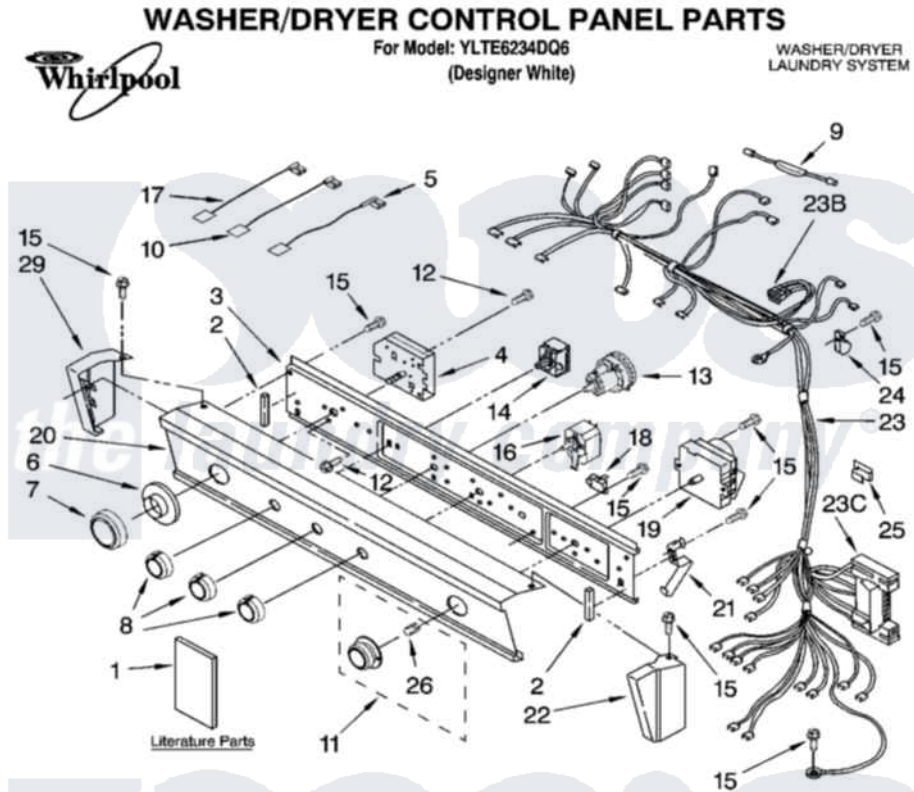

Whirlpool YLTE6234DQ6 01 - WASHER/DRYER CONTROL PANEL PARTS

2-07 Litho in U.S.A.(LT)

1

Part No. W10117297 Rev. A

Whirlpool Residential Whirlpool YLTE6234DQ6 Washer/Dryer Parts Parts Diagram 01 - WASHER/DRYER CONTROL PANEL PARTS

[Click on the part number to view part](#)

Item	Original Part Number	Replaced By	Status	Part Description
1	W10112495		Not Available	Installation Instructions
"	8578180		Not Available	Use & Care Guide
"	8578219		Not Available	Wiring Diagram
"	8542753		Not Available	Sheet, Cycle Feature
2	3390688			Spacer- Foam Pad
3	8528583			Bracket, Control
4	3948357			Timer, Washer
5	3401674			Wire, Jumper
6	3957845			Dial,
7	3957825			Knob, Timer
8	3957796			Knob, Control
9	3401078	279872		Resistor
10	3401684			Jumper, Wire
11	3957750			Knob, Timer
12	3400064			Screw, Timer Mounting
13	8546175	W10311356		Switch-WL

14	3405157		Switch, Temperature
15	90767		Screw, 8A X 3/8 HeX Washer Head Tapping
16	3404233		Switch, Push-To-Start
17	3393810		Jumper Wire
18	694419		Mini-Buzzer
19	3976569		Timer, Dryer
20	3396689		Panel, Control
21	3389453		Bracket, Hinge
22	3389456		End Cap
23	8299834	Not Available	Harness - Dryer
"	2154470		Receptacle,
"	3395683		Receptacle, Multi-Terminal
24	3390604		Clamp, Harness
25	3390422	W10134185	Clip, Harness
26	688805		Clip, Spring Knob
29	3389464		End Cap