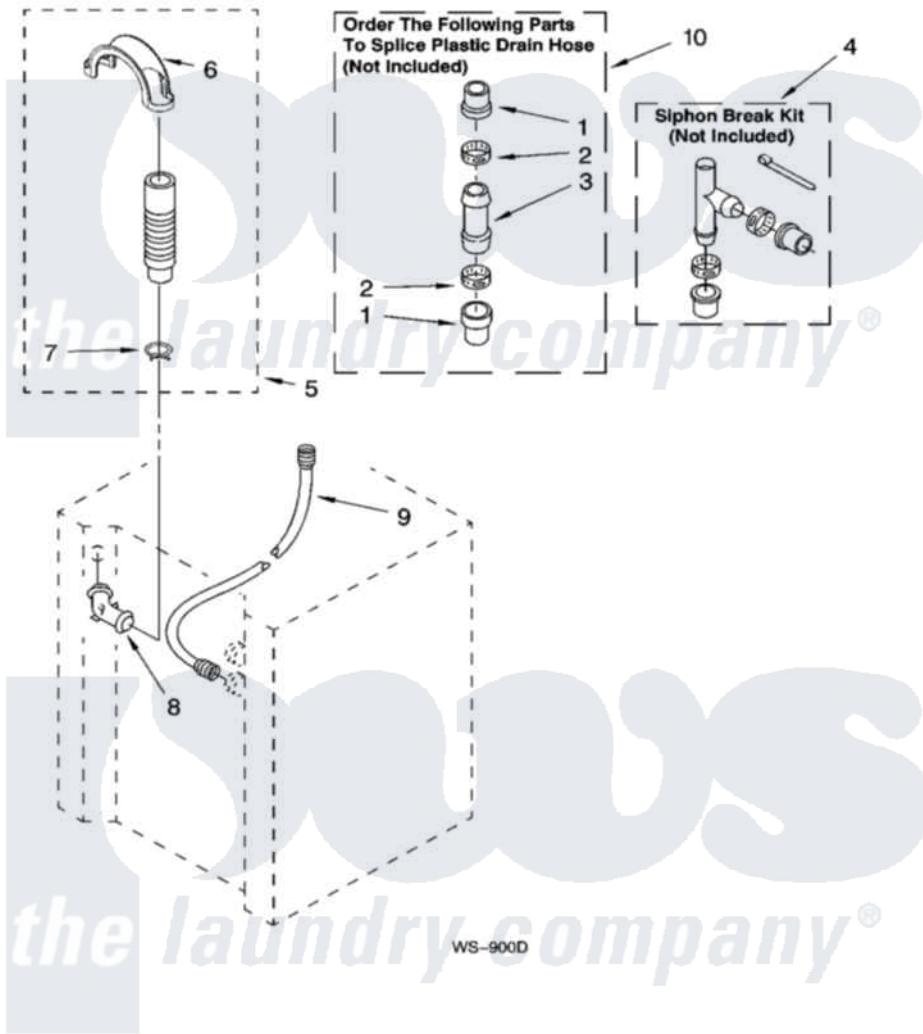

# Whirlpool YLTE6234DQ6 13 - WATER SYSTEM PARTS

## WATER SYSTEM PARTS

For Model: YLTE6234DQ6  
(Designer White)

W10117297

19

Whirlpool Residential Whirlpool YLTE6234DQ6 Washer/Dryer Parts Parts Diagram 13 - WATER SYSTEM PARTS  
Click on the part number to view part

Item	Original Part Number	Replaced By	Status	Part Description
1	<a href="#">285321</a>			Water System Parts
2	65349	<a href="#">285655</a>		Clamp, Hose
3	<a href="#">16272</a>			Connector, Straight
4	<a href="#">285320</a>			Water System Parts
5	661575	<a href="#">285664</a>		Hose
"	<a href="#">W10108350</a>			Hose, Corrugated Plastic Drain
"	661577	<a href="#">285666</a>		Hose
6	<a href="#">8577378</a>			U-Bend, Drain Hose
7	<a href="#">3357331</a>			Clamp, Drain
8	356739	<a href="#">8557915</a>		Connector, Hose
9	3354858	<a href="#">89503</a>		Hose-Inlet
10	<a href="#">285442</a>			Water System Parts