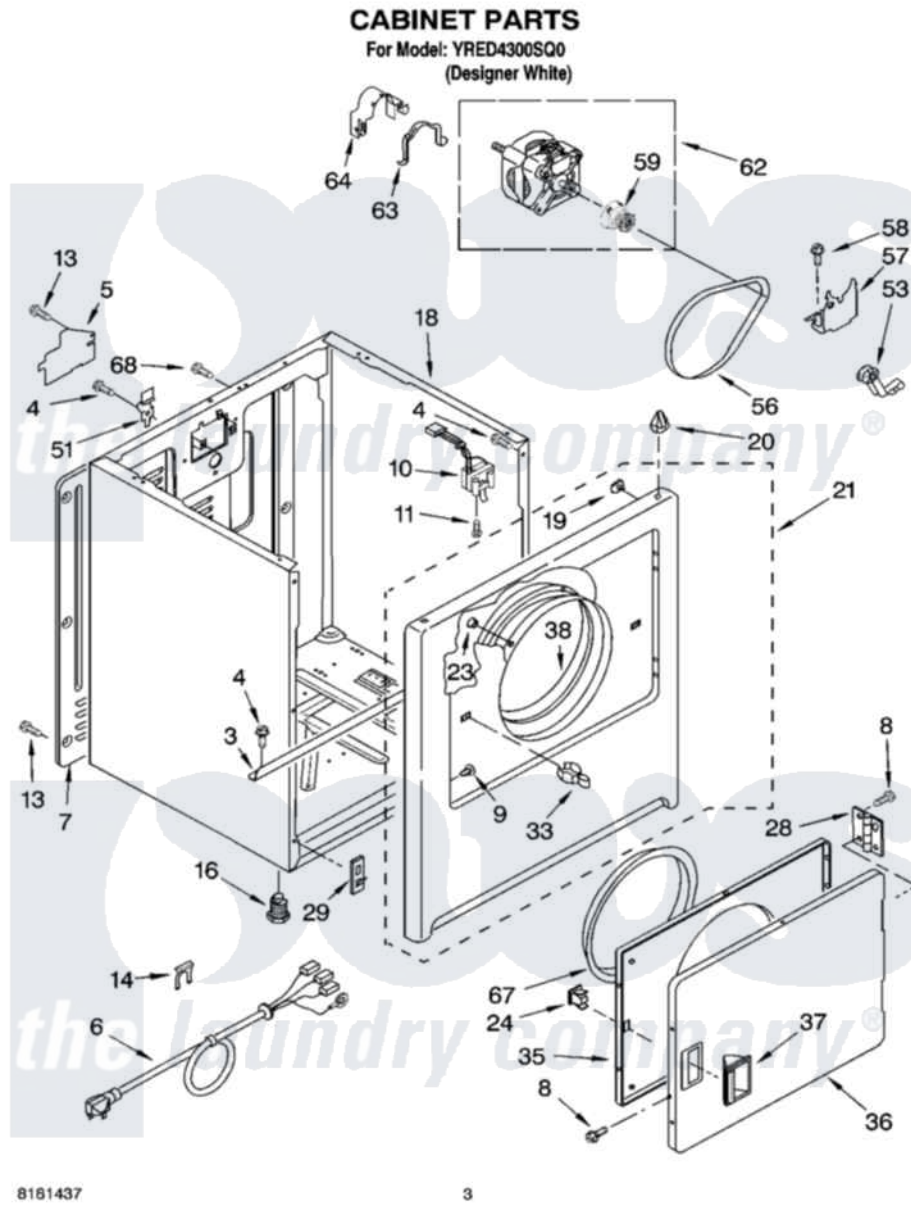

Whirlpool YRED4300SQ0 02 - CABINET PARTS

8161437

3

Whirlpool [Residential Whirlpool YRED4300SQ0 Dryer Parts](#) Parts Diagram 02 - CABINET PARTS
Click on the part number to view part

Item	Original Part Number	Replaced By	Status	Part Description
3	8541400			Bracket, Cabinet
4	343641	681414		Screw, 10AB X 1/2
5	3394202		Not Available	Cover, Terminal Block
6	3394208			Cord, Power
7	3396807	280040		Panel-Rear
8	342055	488627		Screw
9	3404413			Plug, Hinge Hole
10	3406104	3406105		Door Switch Assembly
11	697773	3395530		Screw
13	693995			Screw, Hex Head
14	694415			Clip, Strain Relief
16	3392100	49621		Feet-Leveling
18	8530603	8533643		Cabinet
19	98234			Clip, U-Bend
20	690363	18776		Lock, Front Top
21	3403571	279844		Panel

23	685203	279220	Clip
24	690081	279570	Latch
28	3405514	W10362431	Hinge And Pin Assembly
29	3394083		Clip, Front Panel
33	696144	279570	Latch
35	3403371		Door, Inner
36	3403361		Door Front
37	3405184		Handle, Door
38	8066124	279264	Air Channel Box
51	8066217		Hinge, Top
53	691366		Idler And Pulley Assembly
56	8066065	341241	Belt
57	348780		Base, Motor
58	3400500		Bolt, 3405245 5/16-18 X 3/4
59	8066184		Pulley, Motor
62	8066206	279827	Motor-Drve
63	660658		Clamp, Motor Mounting 343481 685441
64	3404162		Clamp, Motor
67	3405245		5/16-18 X 3/4
68	697776	4331106	Screw, No.10-32 X 7/16